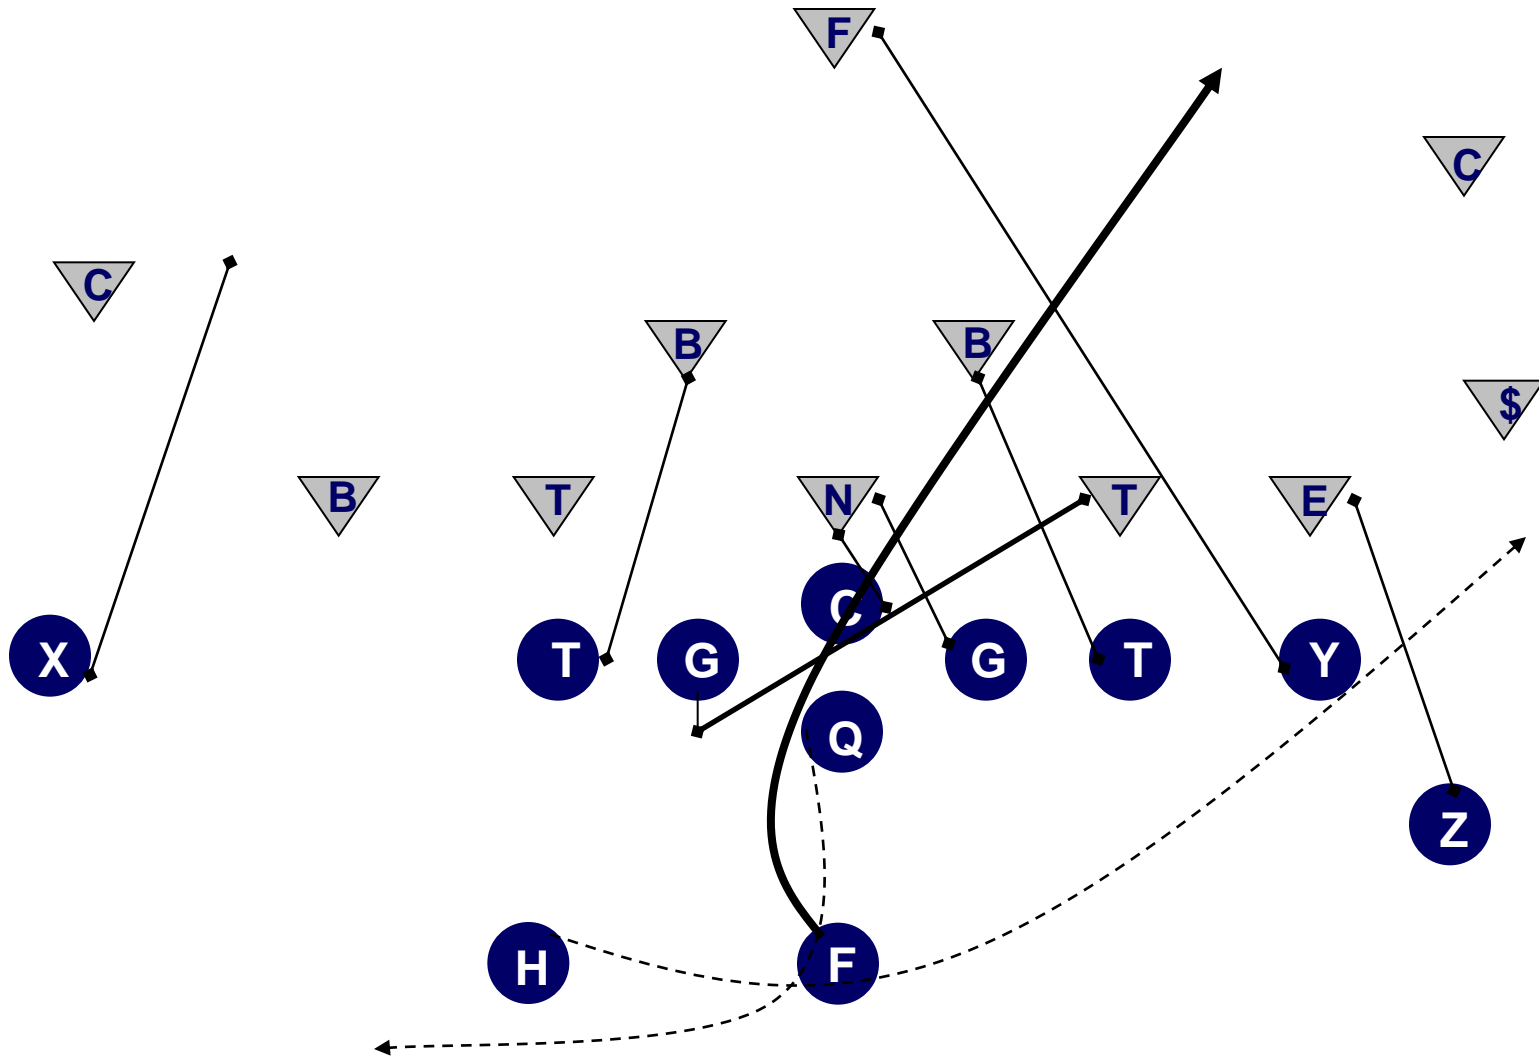

RULES (SAME AS HEAVY + LIGHT)

Y TO the Call

Z AWAY from Y

X AWAY from Y

H TO Y

Split End (X) and TE (Y) Alignments

<u>OVER</u> – X and Y on Same Side	
	O O C O O Y X
<u>LOOSE</u> – Y Split as WR	
X	O O C O O Y
<u>TIGHT</u> – X Lined up as TE	
	X O O C O O Y
<u>TACK</u> – Y Next to G	
X	T T G C G Y

<p><u>PRO</u>– Z Lined Up as WR (Pro Right)</p> <pre> X O O X O O Y O H F Z </pre>	<p><u>TWINS</u>– Z splits T and X (Twins Right)</p> <pre> X O O X O O Y Z O H F </pre>
<p><u>SLOT</u>– H splits T and X (SLOT RIGHT)</p> <pre> X O O X O O Y H O Z F </pre>	<p><u>TRIPS</u>– X, Z & H away from Y (TRIPS RT)</p> <pre> X O O X O O Y Z H O F </pre>
<p><u>OPEN</u>– Pro and Slot Combo</p> <pre> X O O X O O Y H O Z F </pre>	<p><u>TREY</u>– H and Z TO Y (Trey Right)</p> <pre> X O O X O O Y O H Z F </pre>
<p><u>BUNCH</u></p> <pre> X O O X O O Y O H Z F </pre>	<p><u>SPREAD</u></p> <pre> X O O X O O Y H O Z F </pre>

MOTIONS

H/HALFBACK MOTIONS

MOTIONS

Z/WINGBACK MOTIONS

22 TRAP

BUCK

36 Sweep

BUCK