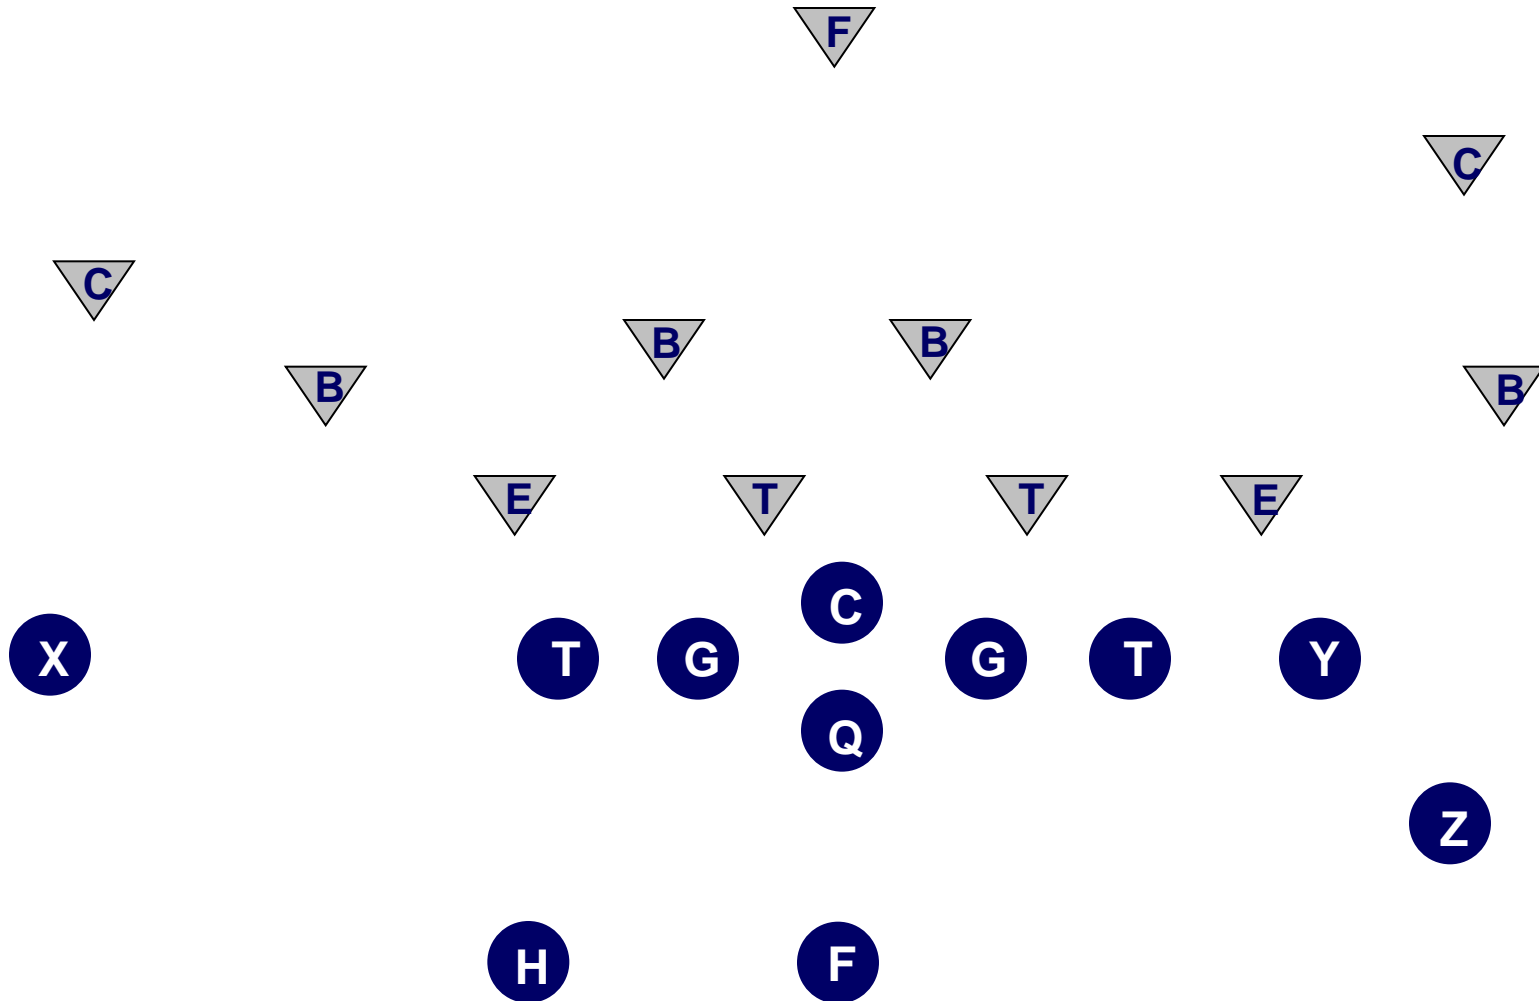

LIGHT RIGHT/LIGHT LEFT

RULES (same as Right/Left except for W)

Y TO the Call

Z AWAY from the Call

X AWAY from Y

H AWAY from Y

FORMATIONS

FLIP RIGHT/FLIP LEFT

RULES (SAME AS HEAVY + LIGHT)

Y TO the Call

Z AWAY from Y

X AWAY from Y

H TO Y

Split End (X) and TE (Y) Alignments

<u>OVER</u> – X and Y on Same Side	
	O O C O O Y X
<u>LOOSE</u> – Y Split as WR	
X	O O C O O Y
<u>TIGHT</u> – X Lined up as TE	
	X O O C O O Y
<u>TACK</u> – Y Next to G	
X	T T G C G Y

<p><u>PRO</u>– Z Lined Up as WR (Pro Right)</p> <pre> X O O X O O Y O H F Z </pre>	<p><u>TWINS</u>– Z splits T and X (Twins Right)</p> <pre> X O O X O O Y Z O H F </pre>
<p><u>SLOT</u>– H splits T and X (SLOT RIGHT)</p> <pre> X O O X O O Y H O Z F </pre>	<p><u>TRIPS</u>– X, Z & H away from Y (TRIPS RT)</p> <pre> X O O X O O Y Z H O F </pre>
<p><u>OPEN</u>– Pro and Slot Combo</p> <pre> X O O X O O Y H O Z F </pre>	<p><u>TREY</u>– H and Z TO Y (Trey Right)</p> <pre> X O O X O O Y O H Z F </pre>
<p><u>BUNCH</u></p> <pre> X O O X O O Y O H Z F </pre>	<p><u>SPREAD</u></p> <pre> X O O X O O Y H O Z F </pre>

PLAY SERIES

OFFENSE VS. 50

PLAY SERIES

OFFENSE VS. 53

PLAY
SERIES

OFFENSE VS. 53EAGLE

PLAY SERIES

OFFENSE VS. 44