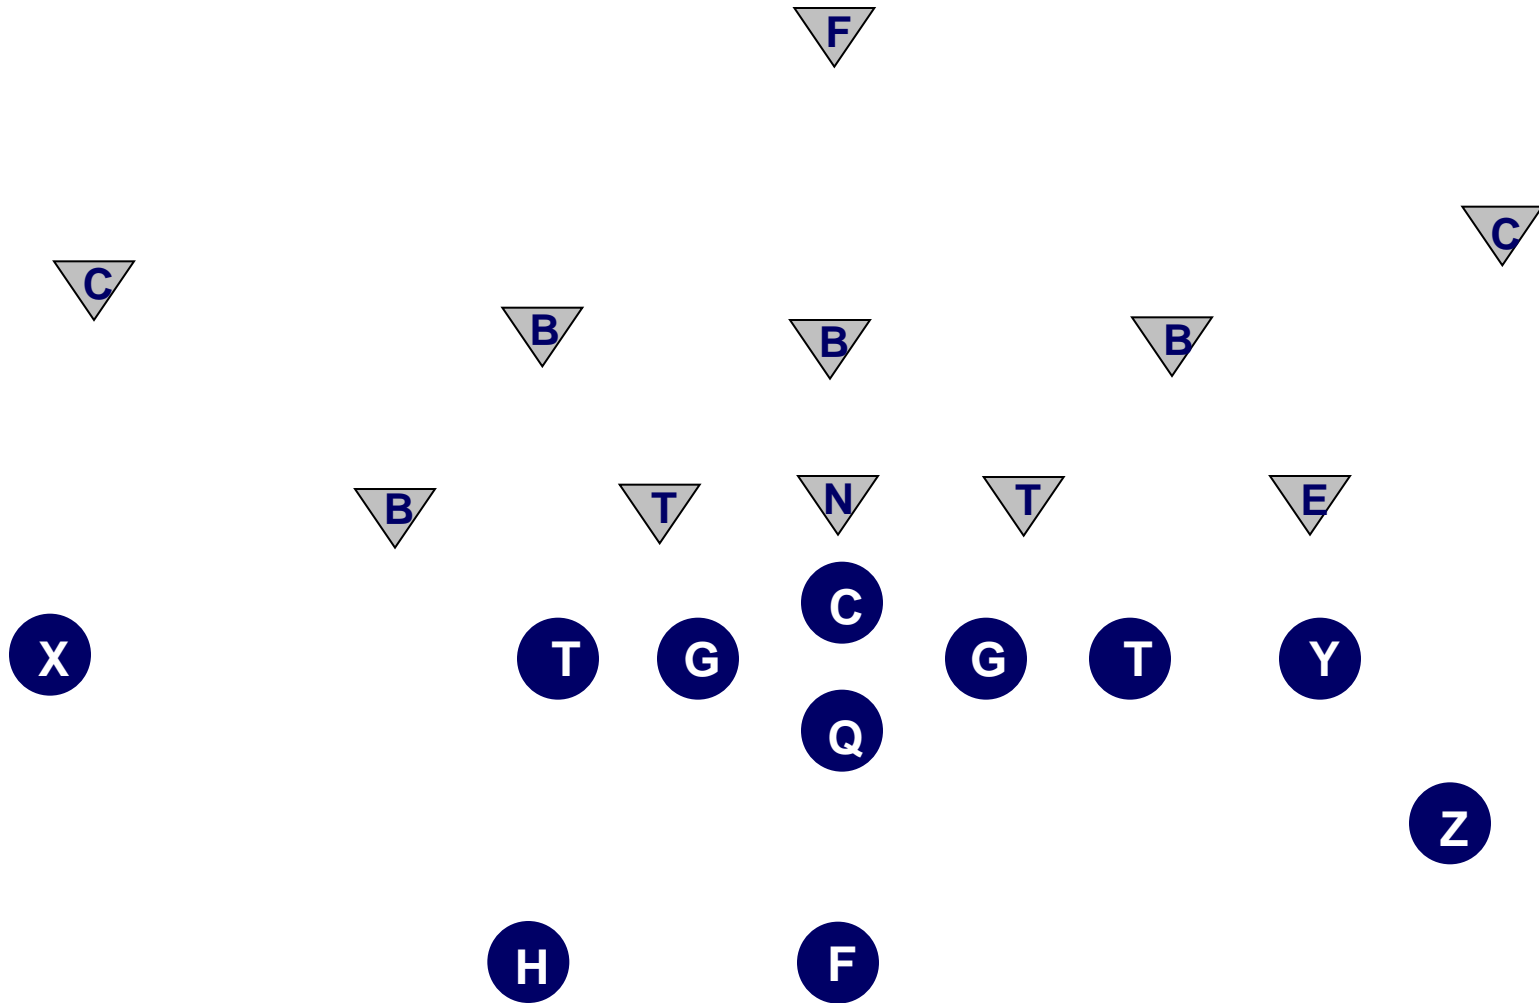

LIGHT RIGHT/LIGHT LEFT

RULES (same as Right/Left except for W)

Y TO the Call

Z AWAY from the Call

X AWAY from Y

H AWAY from Y

FORMATIONS

FLIP RIGHT/FLIP LEFT

RULES (SAME AS HEAVY + LIGHT)

Y TO the Call

Z AWAY from Y

X AWAY from Y

H TO Y

Split End (X) and TE (Y) Alignments

<u>OVER</u> – X and Y on Same Side	
	O O C O O Y X
<u>LOOSE</u> – Y Split as WR	
X	O O C O O Y
<u>TIGHT</u> – X Lined up as TE	
	X O O C O O Y
<u>TACK</u> – Y Next to G	
X	T T G C G Y

<p><u>PRO</u>– Z Lined Up as WR (Pro Right)</p> <pre> X O O X O O Y O H F Z </pre>	<p><u>TWINS</u>– Z splits T and X (Twins Right)</p> <pre> X O O X O O Y Z O H F </pre>
<p><u>SLOT</u>– H splits T and X (SLOT RIGHT)</p> <pre> X O O X O O Y H O Z F </pre>	<p><u>TRIPS</u>– X, Z & H away from Y (TRIPS RT)</p> <pre> X O O X O O Y Z H O F </pre>
<p><u>OPEN</u>– Pro and Slot Combo</p> <pre> X O O X O O Y H O Z F </pre>	<p><u>TREY</u>– H and Z TO Y (Trey Right)</p> <pre> X O O X O O Y O H Z F </pre>
<p><u>BUNCH</u></p> <pre> X O O X O O Y O H Z F </pre>	<p><u>SPREAD</u></p> <pre> X O O X O O Y H O Z F </pre>

PLAY SERIES

OFFENSE VS. 50

PLAY SERIES

OFFENSE VS. 53

PLAY
SERIES

OFFENSE VS. 53EAGLE

PLAY SERIES

OFFENSE VS. 44