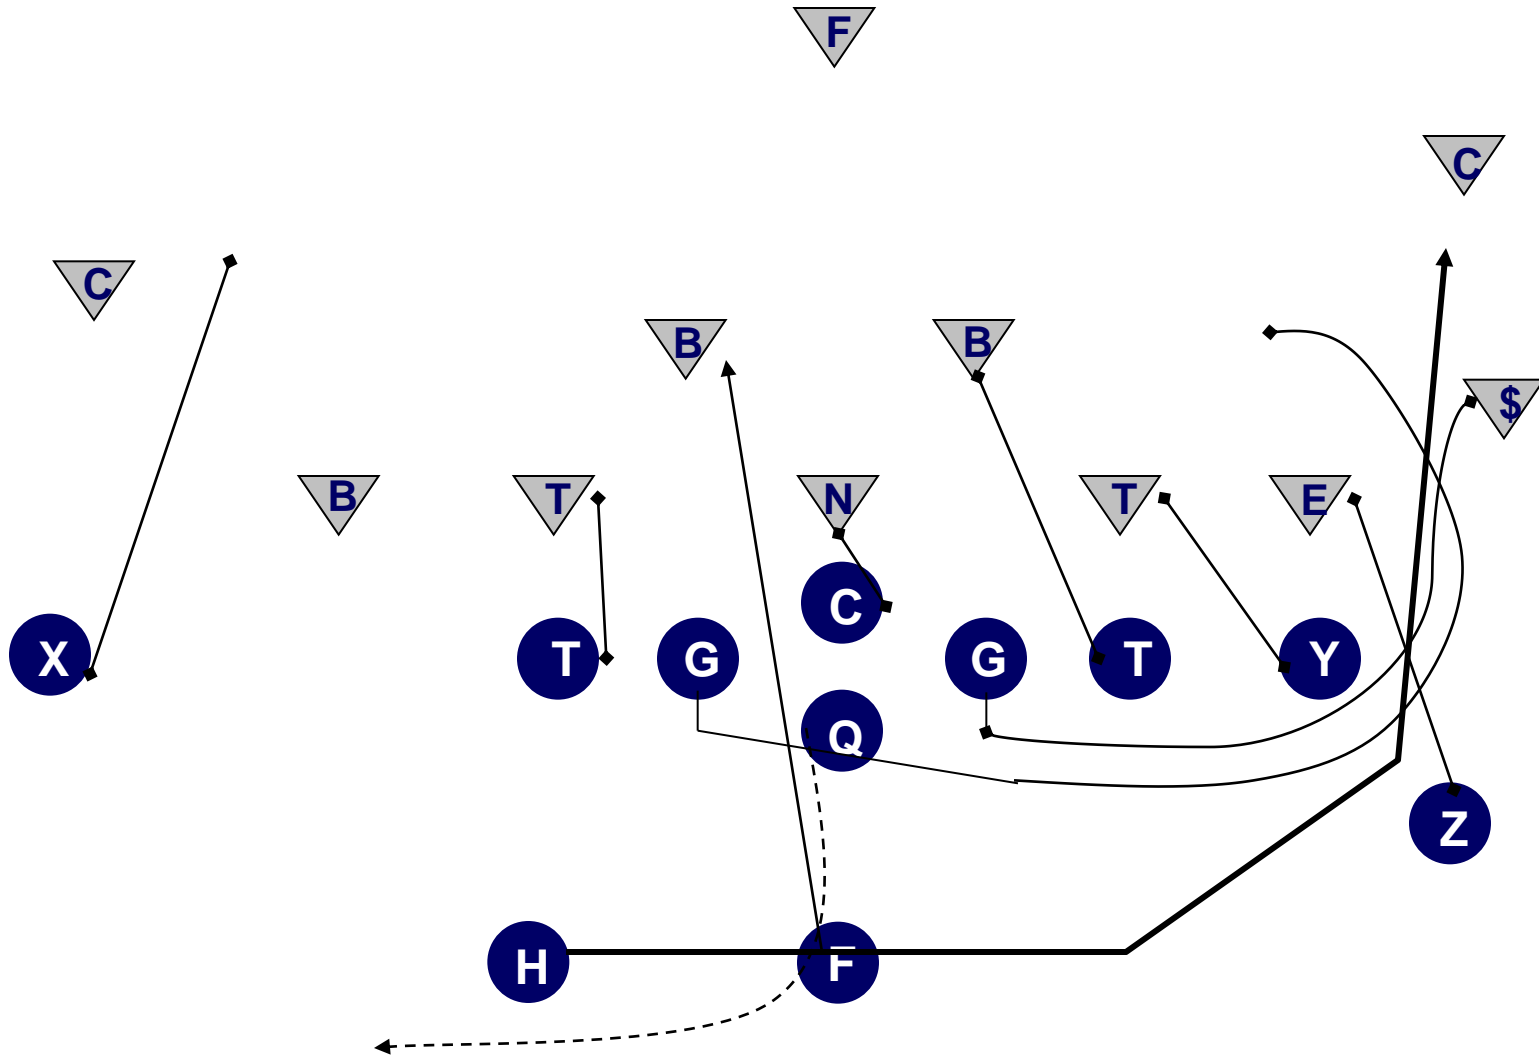

RULES (SAME AS HEAVY + LIGHT)

Y TO the Call

Z AWAY from Y

X AWAY from Y

H TO Y

Split End (X) and TE (Y) Alignments

<u>OVER</u> – X and Y on Same Side	
	O O C O O Y X
<u>LOOSE</u> – Y Split as WR	
X	O O C O O Y
<u>TIGHT</u> – X Lined up as TE	
	X O O C O O Y
<u>TACK</u> – Y Next to G	
X	T T G C G Y

<p><u>PRO</u>– Z Lined Up as WR (Pro Right)</p> <pre> X O O X O O Y O H F Z </pre>	<p><u>TWINS</u>– Z splits T and X (Twins Right)</p> <pre> X O O X O O Y Z O H F </pre>
<p><u>SLOT</u>– H splits T and X (SLOT RIGHT)</p> <pre> X O O X O O Y H O Z F </pre>	<p><u>TRIPS</u>– X, Z & H away from Y (TRIPS RT)</p> <pre> X O O X O O Y Z H O F </pre>
<p><u>OPEN</u>– Pro and Slot Combo</p> <pre> X O O X O O Y H O Z F </pre>	<p><u>TREY</u>– H and Z TO Y (Trey Right)</p> <pre> X O O X O O Y O H Z F </pre>
<p><u>BUNCH</u></p> <pre> X O O X O O Y O H Z F </pre>	<p><u>SPREAD</u></p> <pre> X O O X O O Y H O Z F </pre>

MOTIONS

H/HALFBACK MOTIONS

MOTIONS

Z/WINGBACK MOTIONS

22 TRAP

BUCK

36 Sweep

BUCK