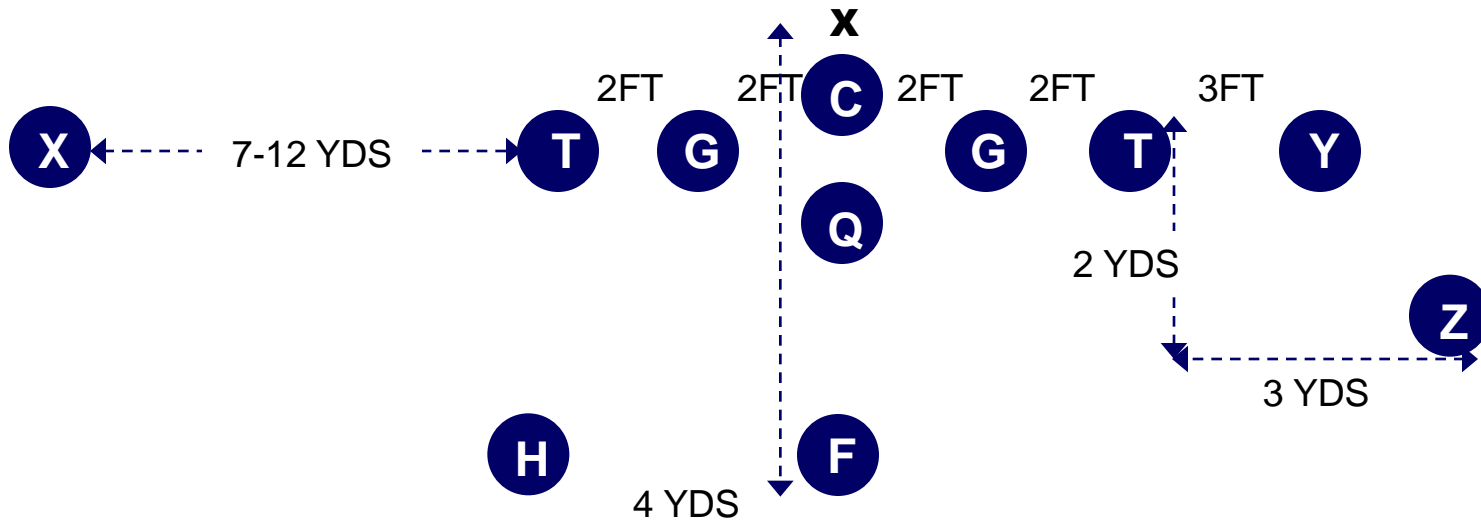

JURUPA VALLEY
JAGUARS
OFFENSIVE PLAY BOOK

POSITIONS

RUNNINGBACK IDENTIFICATION

- 1. QUARTERBACK**
- 2. FULLBACK**
- 3. HALFBACK**
- 4. WINGBACK**

HOLE IDENTIFICATION

SPLITS AND ALIGNMENTS

FORMATIONS

RIGHT/LEFT

RULES:

Y TO the Call

Z TO the Call

X AWAY from Call

H AWAY from Call

FORMATIONS

RED/BLUE

RULES (same as Right/Left except for H)

Y TO the Call

Z TO the Call

X AWAY from Y

H AWAY from Y and UP as Wing

FORMATIONS

HEAVY RIGHT/HEAVY LEFT

HEAVY RIGHT

X O O X O O Y
 O Z
 F H

RULES (SAME AS HEAVY + LIGHT)

Y TO the Call

Z AWAY from Y

X AWAY from Y

H TO Y

Split End (X) and TE (Y) Alignments

<u>OVER</u> – X and Y on Same Side	
	O O C O O Y X
<u>LOOSE</u> – Y Split as WR	
X	O O C O O Y
<u>TIGHT</u> – X Lined up as TE	
	X O O C O O Y
<u>TACK</u> – Y Next to G	
X	T T G C G Y