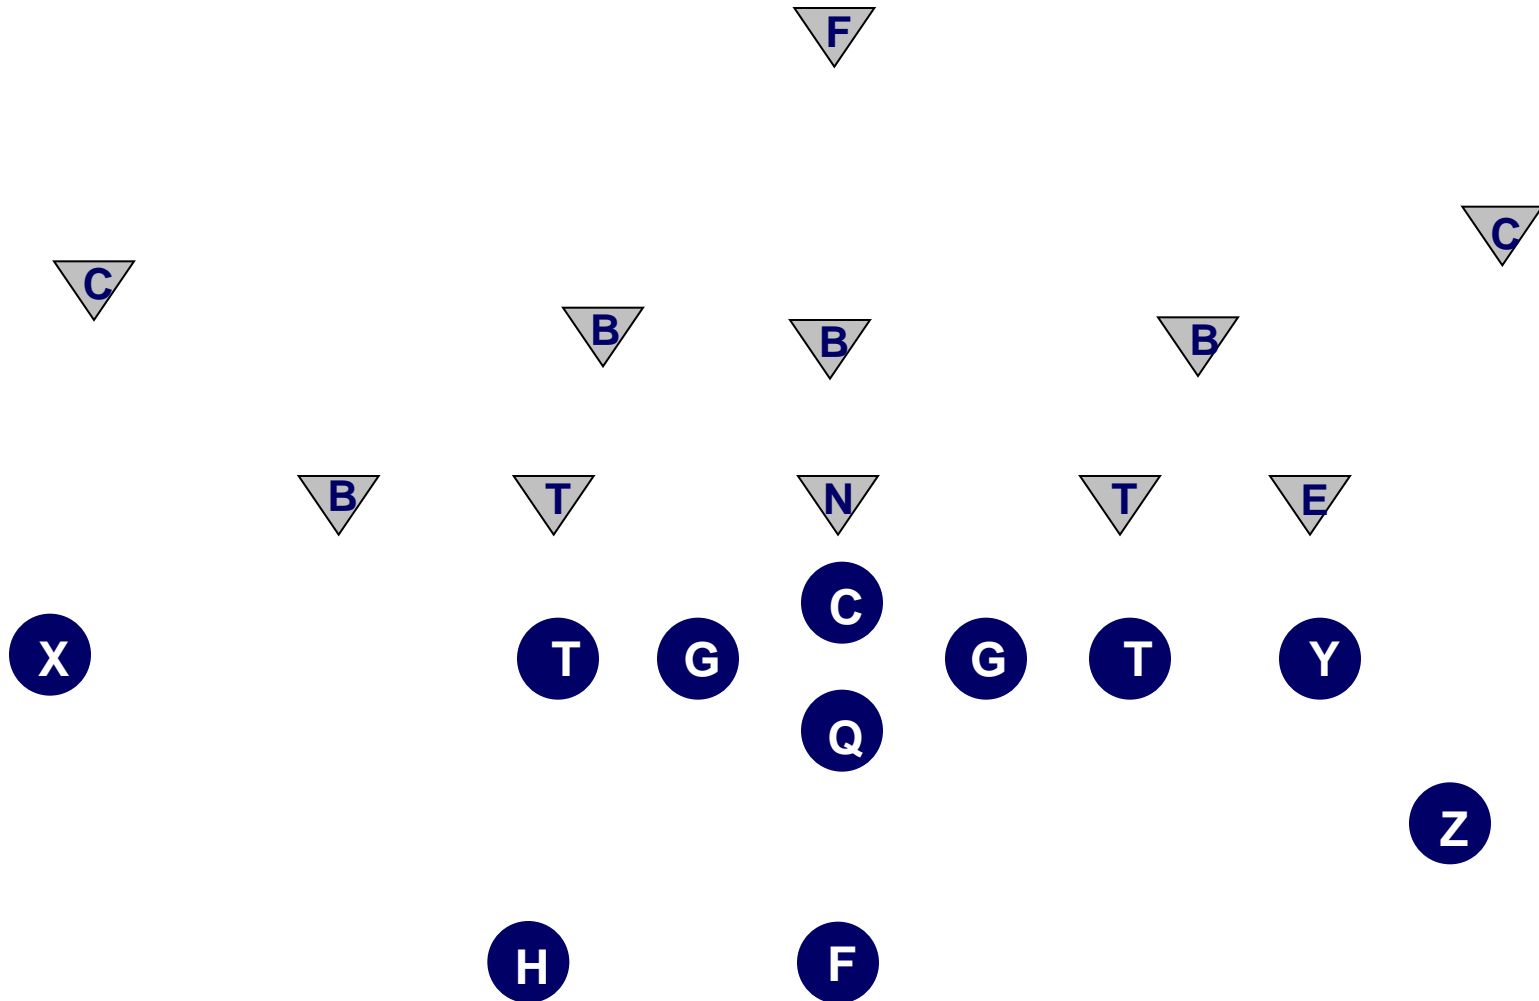

PLAY SERIES

OFFENSE VS. 53