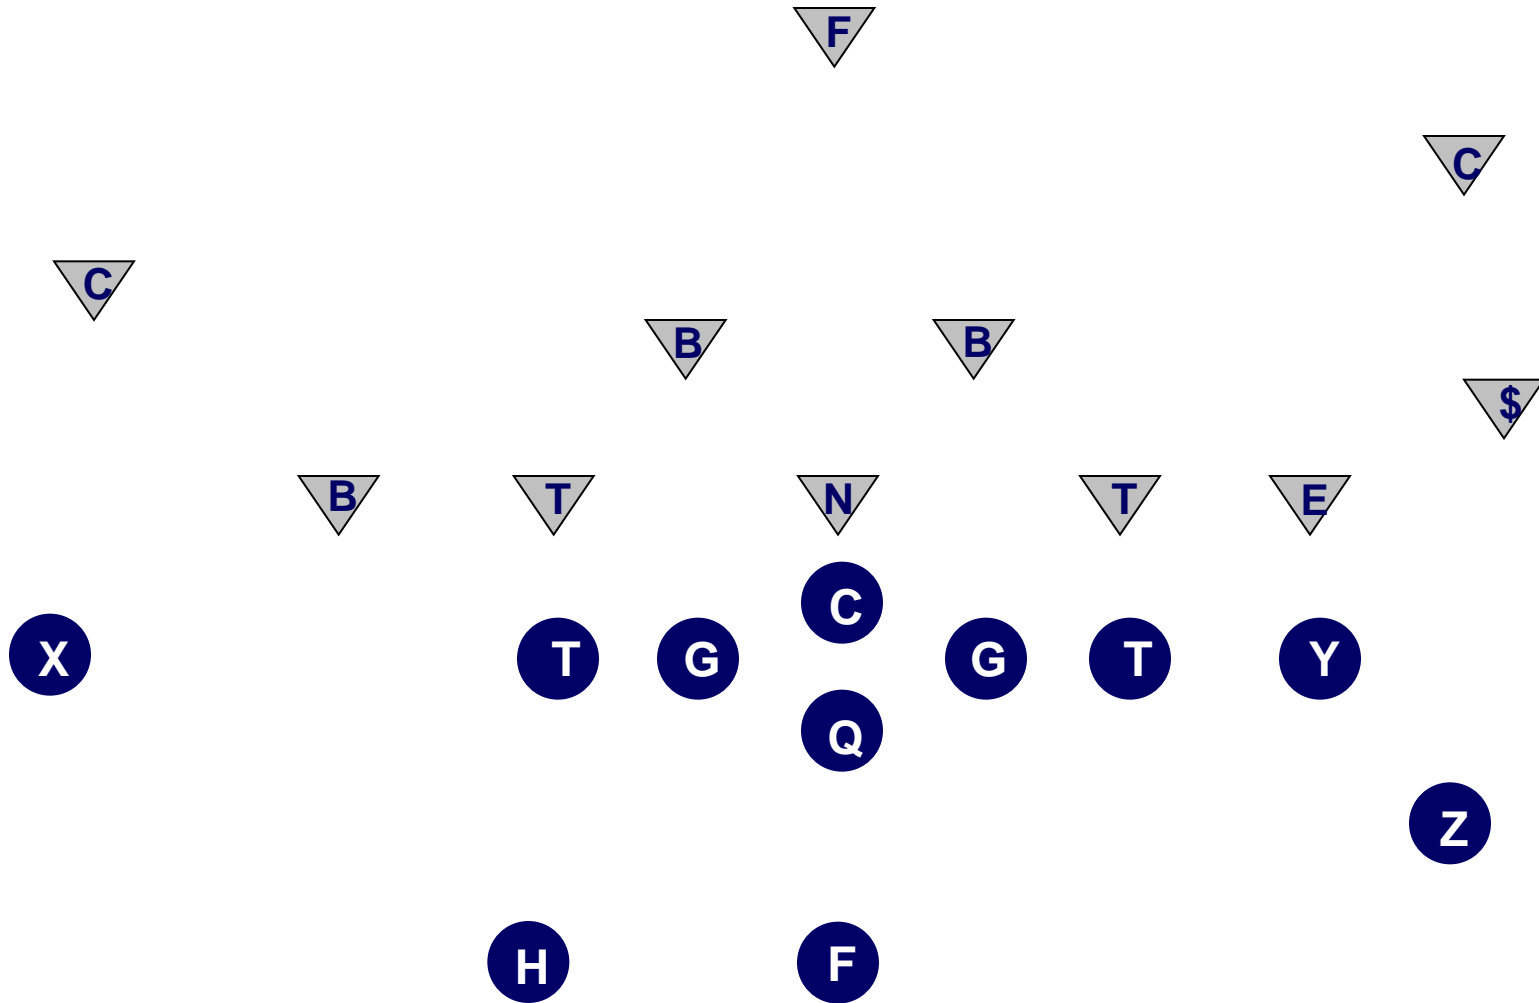

PLAY SERIES

OFFENSE VS. 50