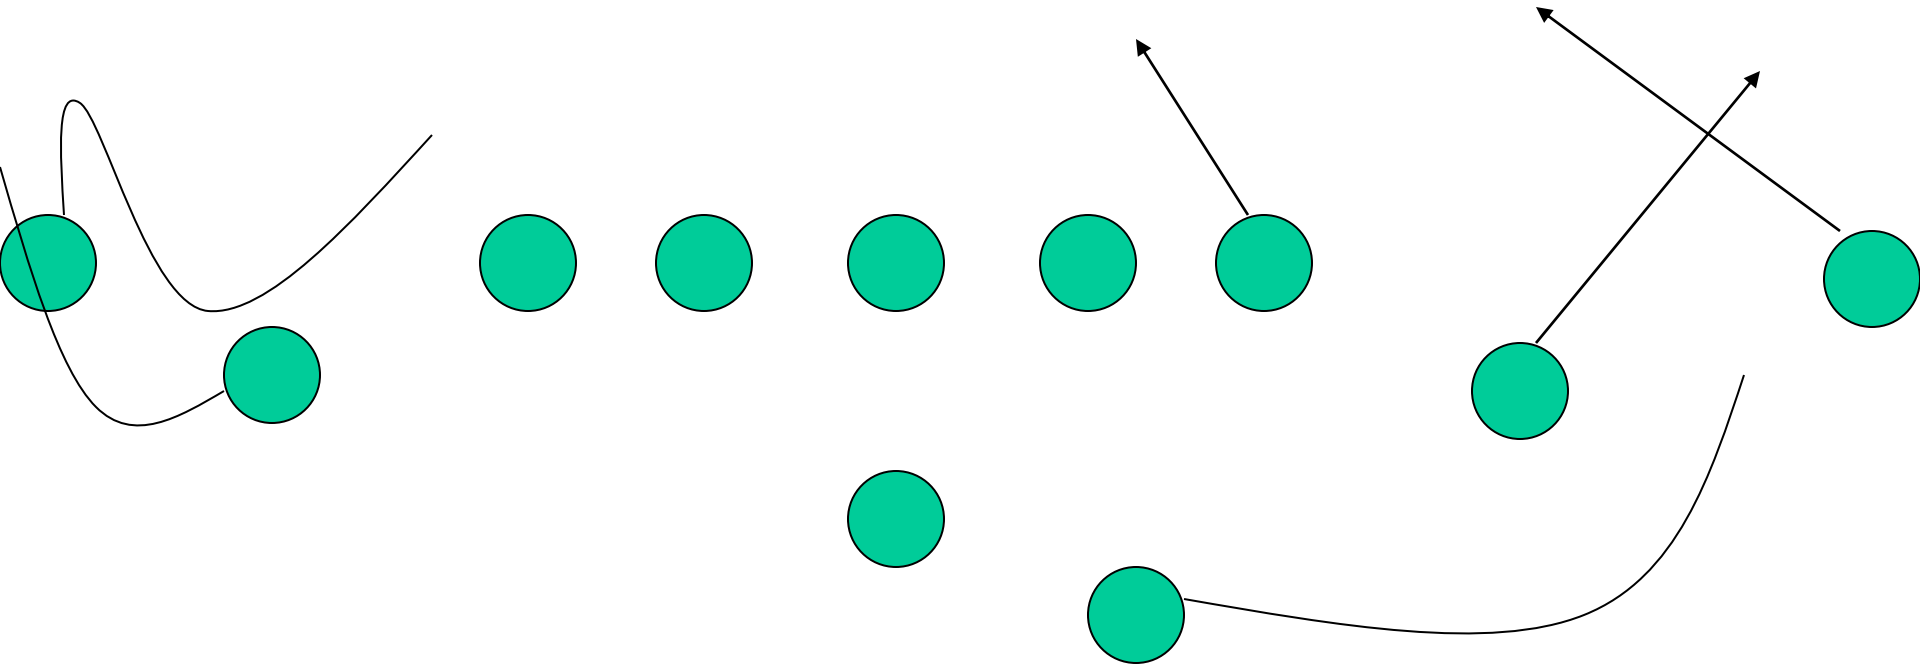

Pro Left

Heavy Right

Heavy Left

Spread Right

Line Splits

- Base splits are 3 feet.
- If uncovered take 1 step down
- If covered take 1/2 - 1 step wide, always be able to block inside gap

Running Game

- Oregon
- Virginia
- Baylor
- Nevada
- Tulane
- Iowa

Nevada

Oregon

Virginia

Nevada

Screen Series

Toledo series

Toledo Series

Toledo 1

Toledo 2

Toledo 3

Toledo 4

Toledo 5

Special Plays

Reverses

Trick

Reverses