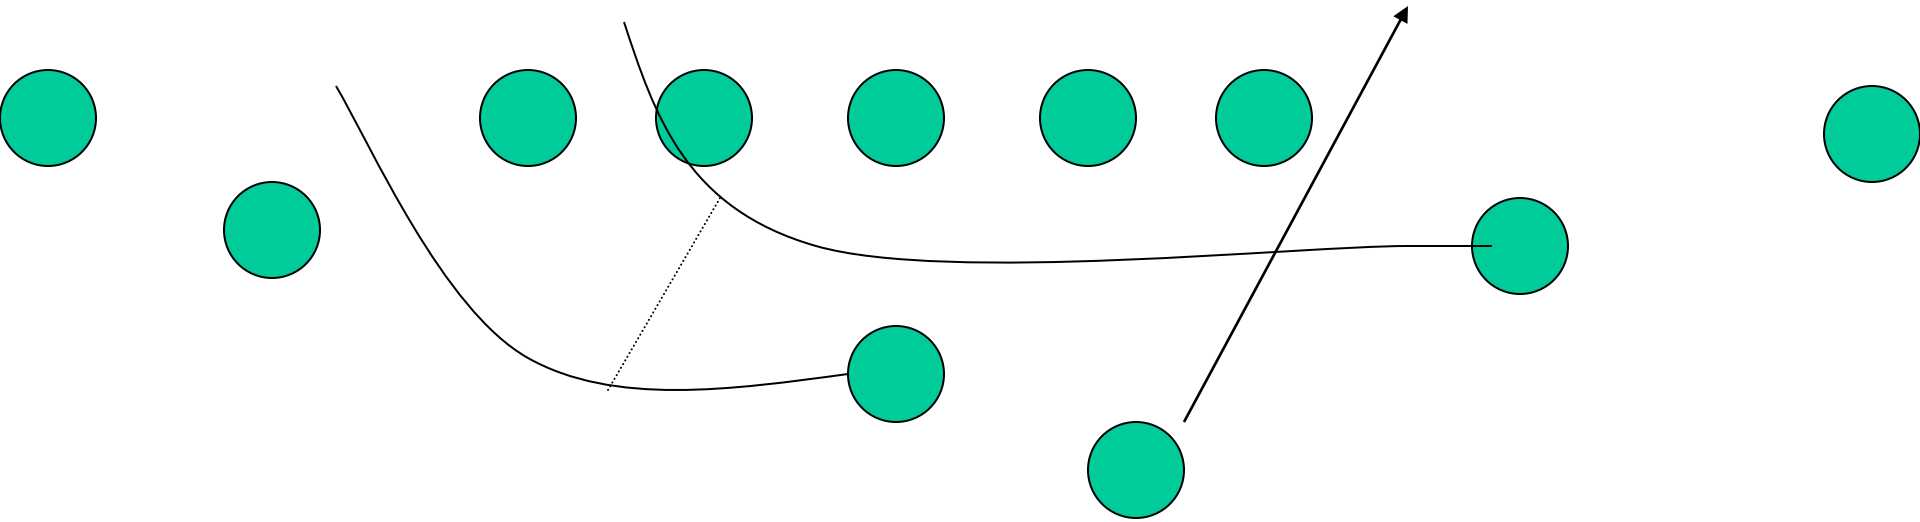

Pro Left

Heavy Right

Heavy Left

Spread Right

Line Splits

- Base splits are 3 feet.
- If uncovered take 1 step down
- If covered take 1/2 - 1 step wide, always be able to block inside gap

Running Game

- Oregon
- Virginia
- Baylor
- Nevada
- Tulane
- Iowa

Baylor

Nevada

Tulane

Iowa

Passing Game

Florida series

Alabama series

Texas series