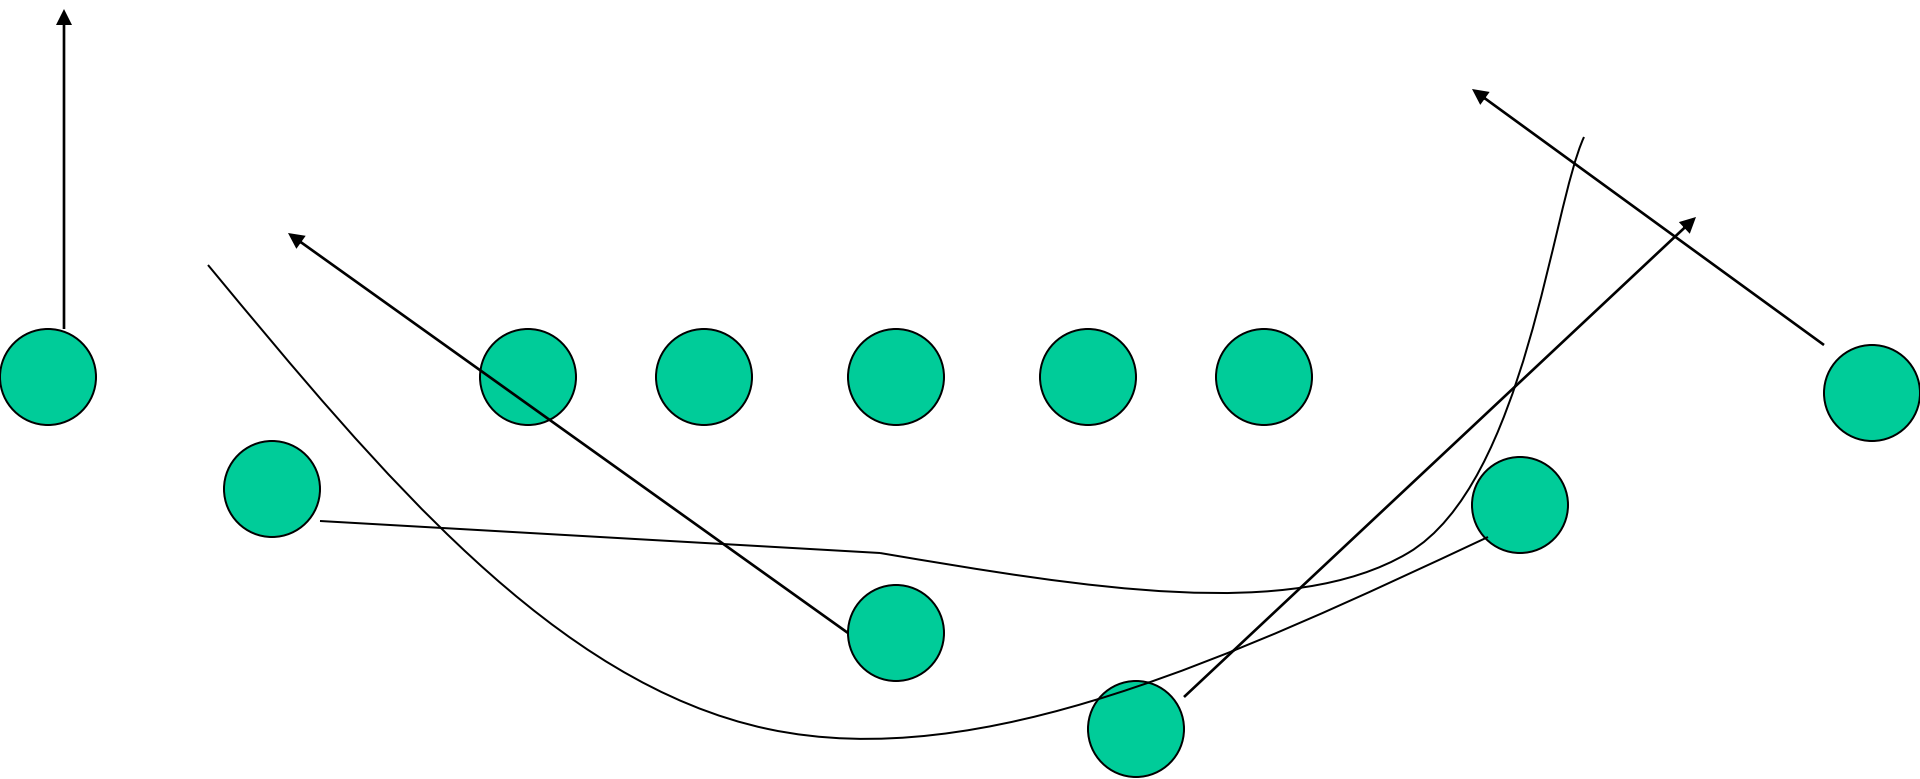

Pro Left

Heavy Right

Heavy Left

Spread Right

Line Splits

- Base splits are 3 feet.
- If uncovered take 1 step down
- If covered take 1/2 - 1 step wide, always be able to block inside gap

Running Game

- Oregon
- Virginia
- Baylor
- Nevada
- Tulane
- Iowa

Oregon 1 Reverse

Virginia Reverse

Baylor Reverse

Tulane Reverse

Nevada Reverse

Trick Plays

Oregon 1 Throwback

Virginia Throwback

Toledo 3 Pitch

Calls

Pass Checks

- Hawaii, houston- hitch route if db is 8 yards off the outside receiver or 6 yards off inside receiver. Will designate receiver by color. Red, blue, black, gold
- QB can always check to bubble by giving a boston, boise call.

Run Checks

- To a 3 tech run oregon 1
- 1, 2i, or 2 run virginia
- Give direction by calling x or y x=left
y=right

Other

- Ice- no one moves try to draw offense offsides, if not timeout
- Freeze- will try to draw offense offsides then check to play
- Change play direction by saying opposite
- Snap count go set hut, hut
- One-pizza, 2- pizza,pizza, 3-steak