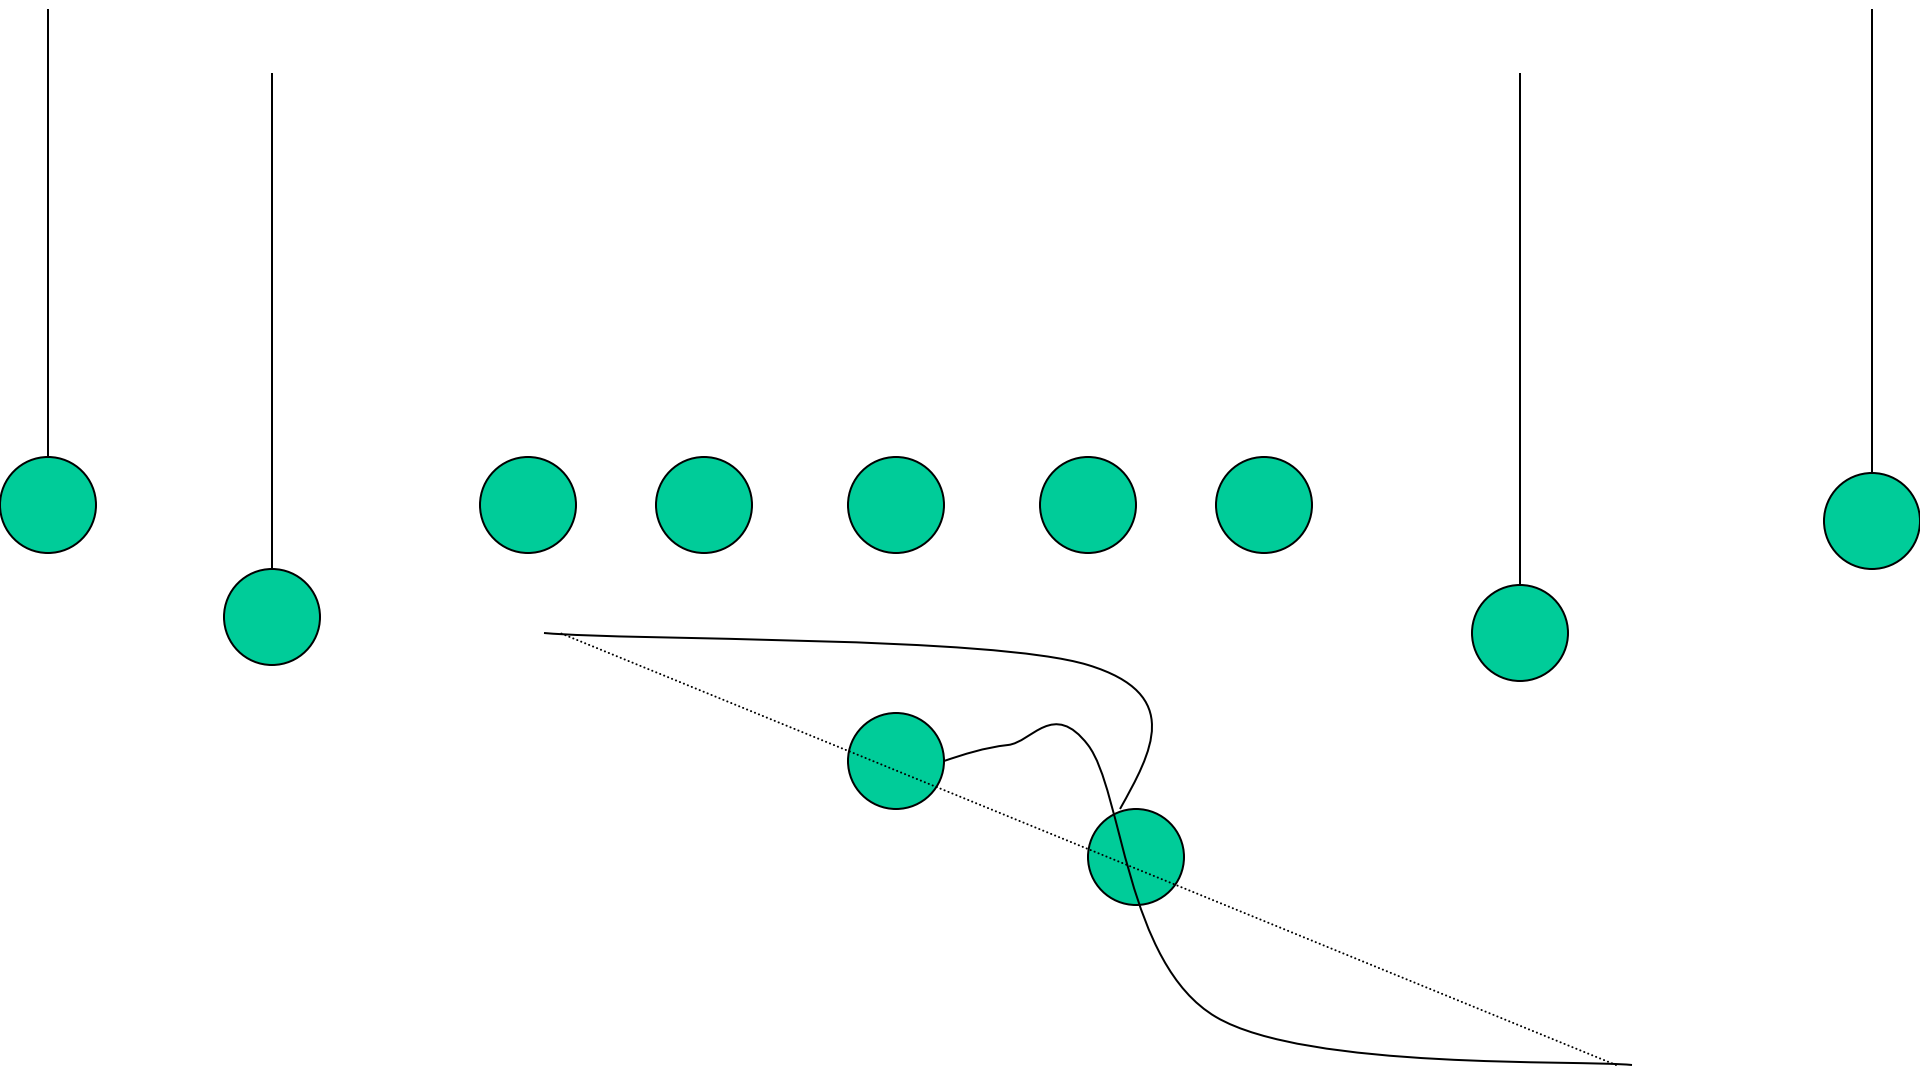

Pro Left

Heavy Right

Heavy Left

Spread Right

Line Splits

- Base splits are 3 feet.
- If uncovered take 1 step down
- If covered take 1/2 - 1 step wide, always be able to block inside gap

Running Game

- Oregon
- Virginia
- Baylor
- Nevada
- Tulane
- Iowa

Nevada

Oregon

Virginia

Nevada

Screen Series

Toledo series

Toledo Series

Toledo 1

Toledo 2

Toledo 3

Toledo 4

Toledo 5

Special Plays

Reverses

Trick

Reverses

Oregon 1 Reverse

Virginia Reverse

Baylor Reverse

Tulane Reverse

Nevada Reverse

Trick Plays

Oregon 1 Throwback

Virginia Throwback