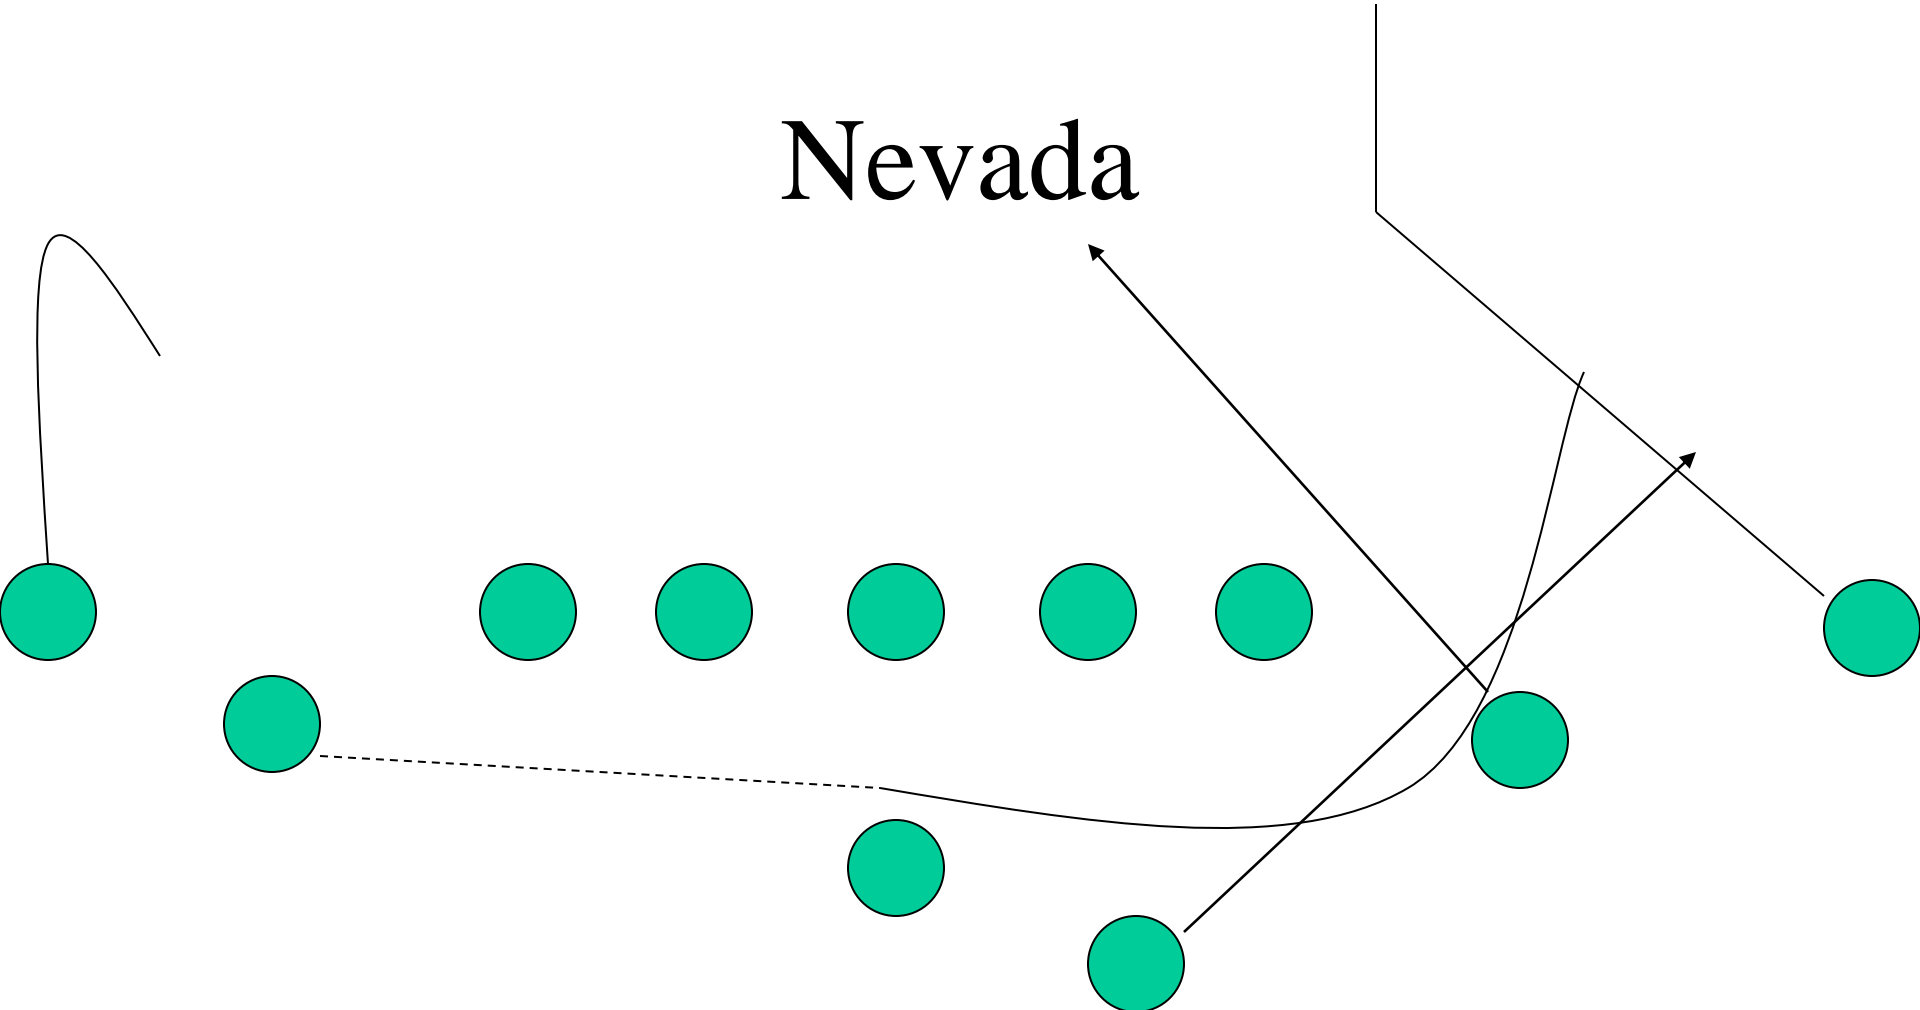

Pro Left

Heavy Right

Heavy Left

Spread Right

Line Splits

- Base splits are 3 feet.
- If uncovered take 1 step down
- If covered take 1/2 - 1 step wide, always be able to block inside gap

Running Game

- Oregon
- Virginia
- Baylor
- Nevada
- Tulane
- Iowa

Nevada

Oregon

Virginia

Nevada

Screen Series

Toledo series

Toledo Series

Toledo 1

Toledo 2

Toledo 3

Toledo 4

Toledo 5

Special Plays

Reverses

Trick

Reverses

Oregon 1 Reverse

Virginia Reverse

Baylor Reverse

Tulane Reverse

Nevada Reverse

Trick Plays

Oregon 1 Throwback

Virginia Throwback