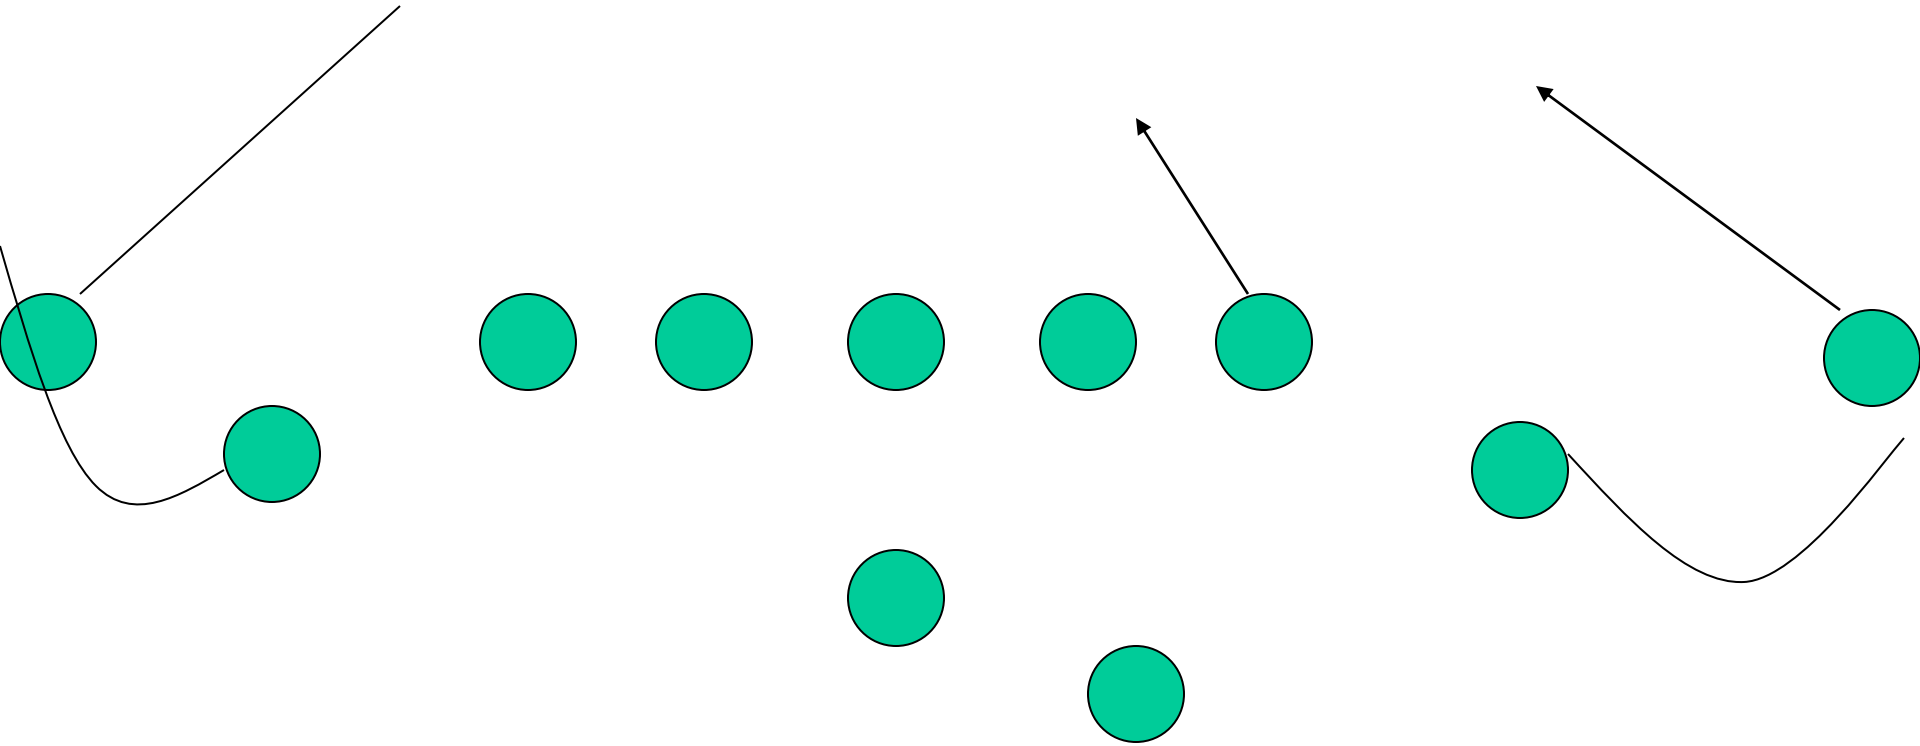

Pro Left

Heavy Right

Heavy Left

Spread Right

Line Splits

- Base splits are 3 feet.
- If uncovered take 1 step down
- If covered take 1/2 - 1 step wide, always be able to block inside gap

Running Game

- Oregon
- Virginia
- Baylor
- Nevada
- Tulane
- Iowa

Toledo 2

Toledo 3

Toledo 4

Toledo 5

Special Plays

Reverses

Trick

Reverses

Oregon 1 Reverse

Virginia Reverse

Baylor Reverse

Tulane Reverse

Nevada Reverse

Trick Plays

Oregon 1 Throwback

Virginia Throwback

Run Checks

- To a 3 tech run oregon 1
- 1, 2i, or 2 run virginia
- Give direction by calling x or y x=left
y=right

Other

- Ice- no one moves try to draw offense offsides, if not timeout
- Freeze- will try to draw offense offsides then check to play
- Change play direction by saying opposite
- Snap count go set hut, hut
- One-pizza, 2- pizza,pizza, 3-steak