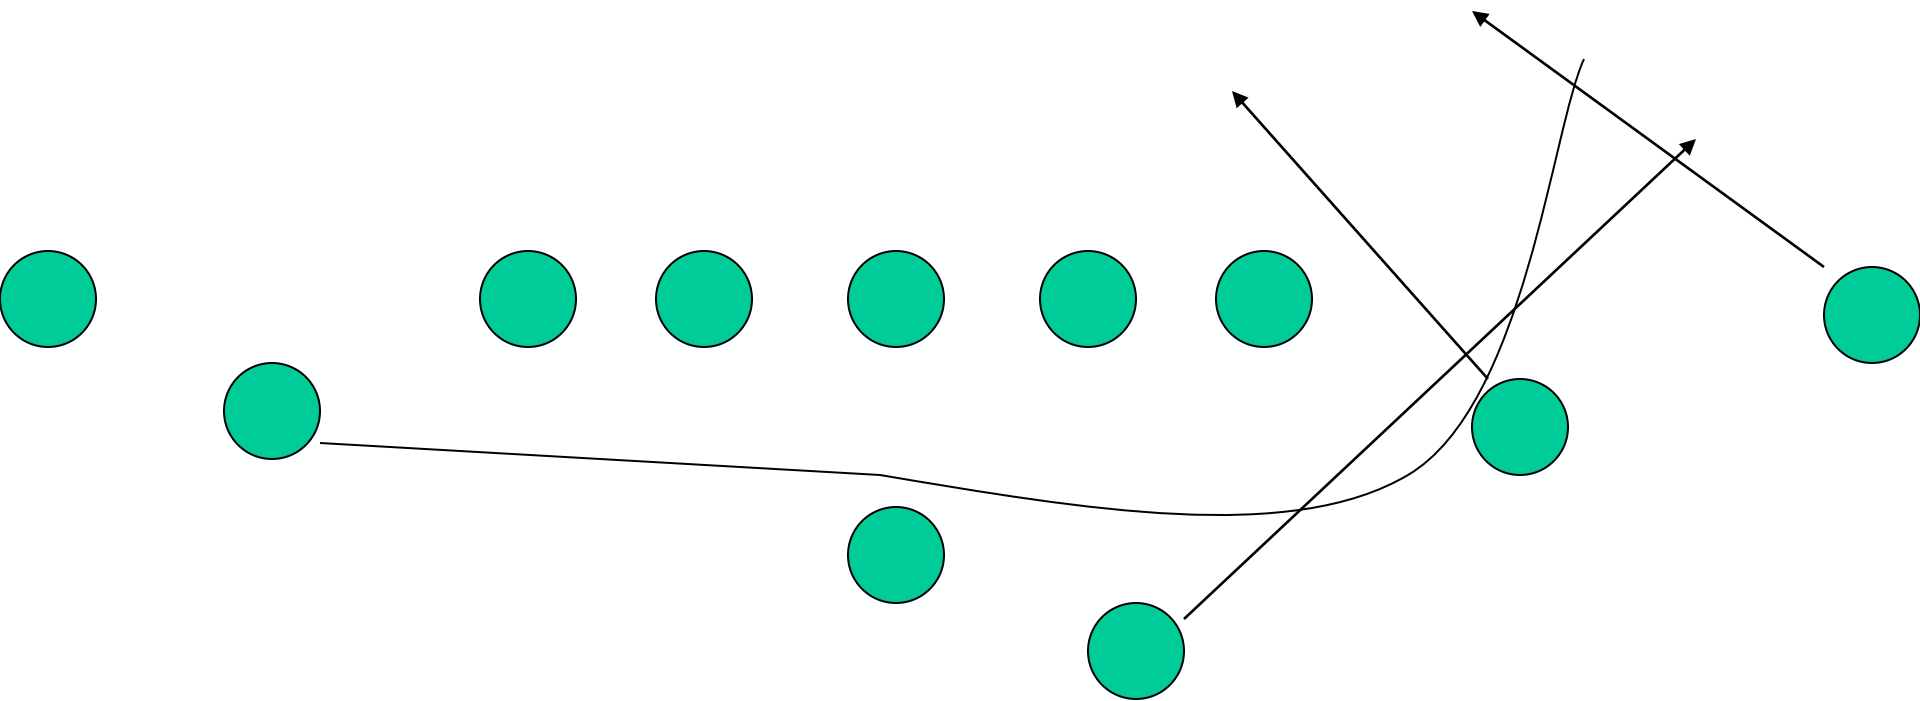

Pro Left

Heavy Right

Heavy Left

Spread Right

Line Splits

- Base splits are 3 feet.
- If uncovered take 1 step down
- If covered take 1/2 - 1 step wide, always be able to block inside gap

Running Game

- Oregon
- Virginia
- Baylor
- Nevada
- Tulane
- Iowa

Running Game

Oregon virginia

Baylor nevada

Tulane iowa

Oregon 1

This is a b gap to b gap play. Find hole and run to daylight

Oregon 2

Virginia

Baylor

Nevada

Tulane

Iowa

Passing Game

Florida series

Alabama series

Texas series

Run Checks

- To a 3 tech run oregon 1
- 1, 2i, or 2 run virginia
- Give direction by calling x or y x=left
y=right

Other

- Ice- no one moves try to draw offense offsides, if not timeout
- Freeze- will try to draw offense offsides then check to play
- Change play direction by saying opposite
- Snap count go set hut, hut
- One-pizza, 2- pizza,pizza, 3-steak