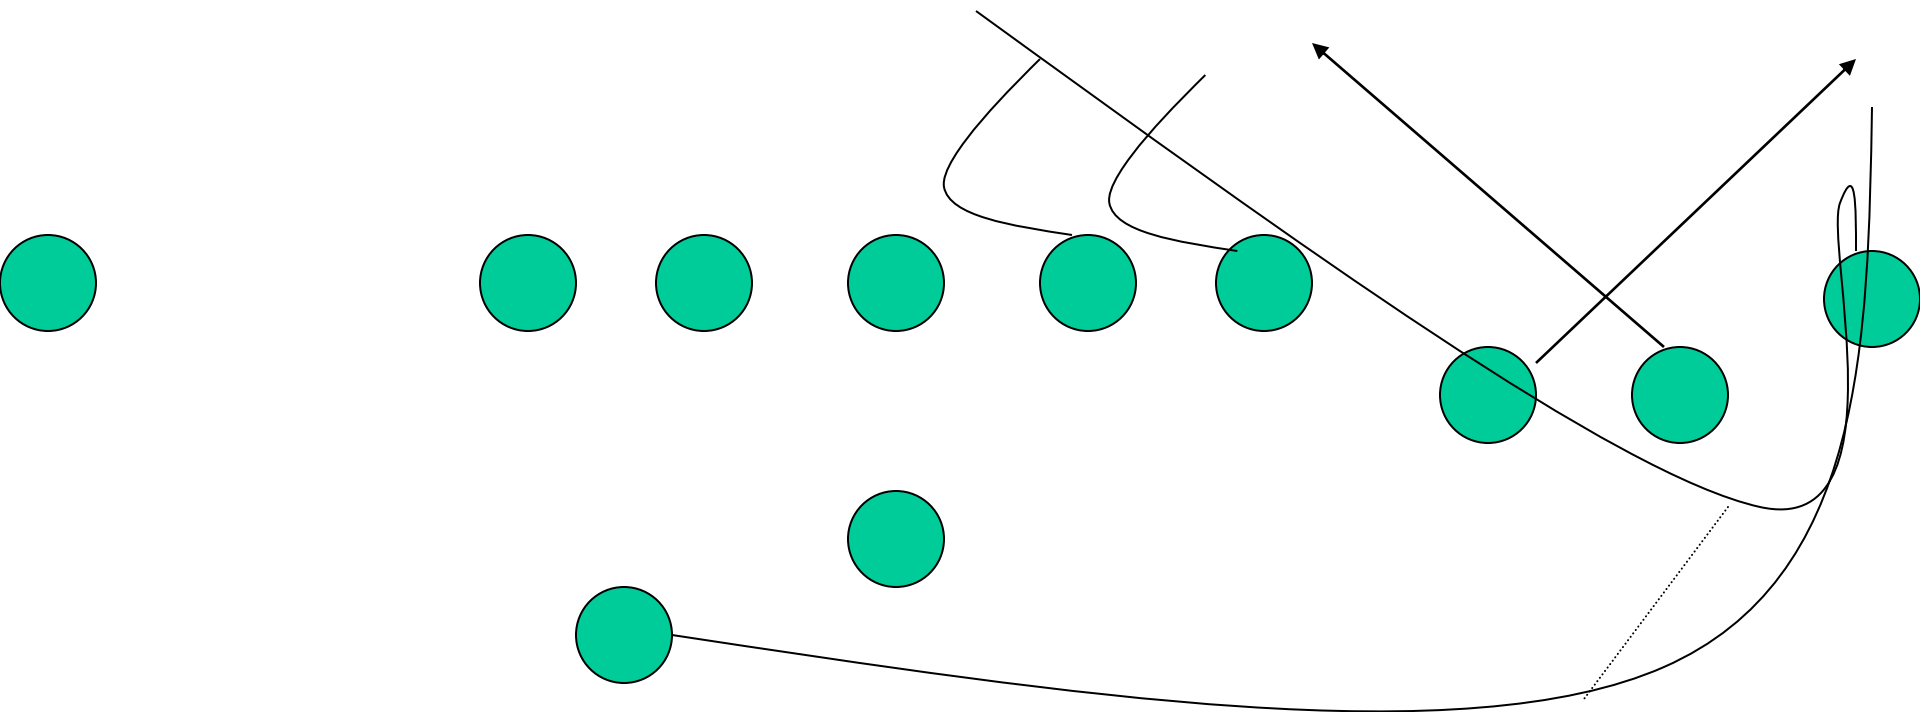

Oregon 1 Reverse

Virginia Reverse

Baylor Reverse

Tulane Reverse

Nevada Reverse

Trick Plays

Oregon 1 Throwback

Virginia Throwback

Toledo 3 Pitch

Calls

Pass Checks

- Hawaii, houston- hitch route if db is 8 yards off the outside receiver or 6 yards off inside receiver. Will designate receiver by color. Red, blue, black, gold
- QB can always check to bubble by giving a boston, boise call.