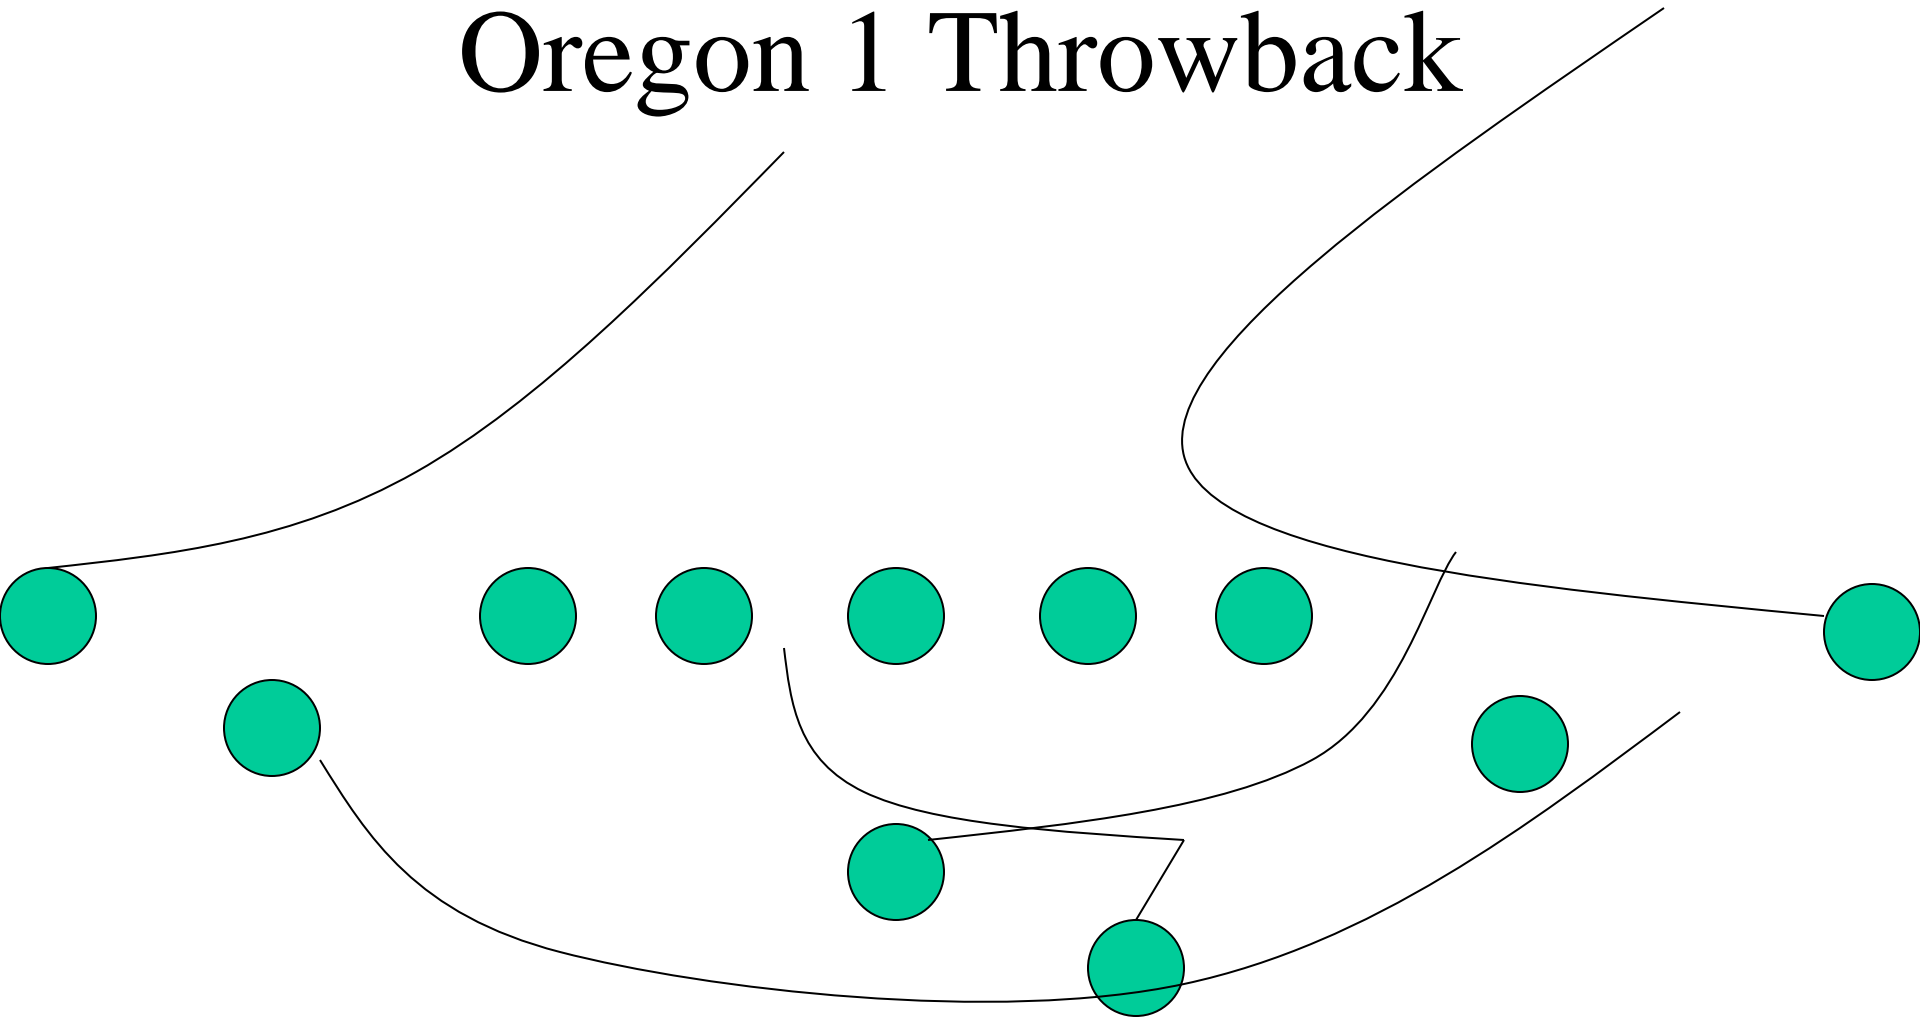

Pro Left

Heavy Right

Heavy Left

Spread Right

Line Splits

- Base splits are 3 feet.
- If uncovered take 1 step down
- If covered take 1/2 - 1 step wide, always be able to block inside gap

Running Game

- Oregon
- Virginia
- Baylor
- Nevada
- Tulane
- Iowa

Baylor

Nevada

Tulane

Iowa

Passing Game

Florida series

Alabama series

Texas series

Oregon 1 Reverse

Virginia Reverse

Baylor Reverse

Tulane Reverse

Nevada Reverse

Trick Plays

Oregon 1 Throwback

Virginia Throwback