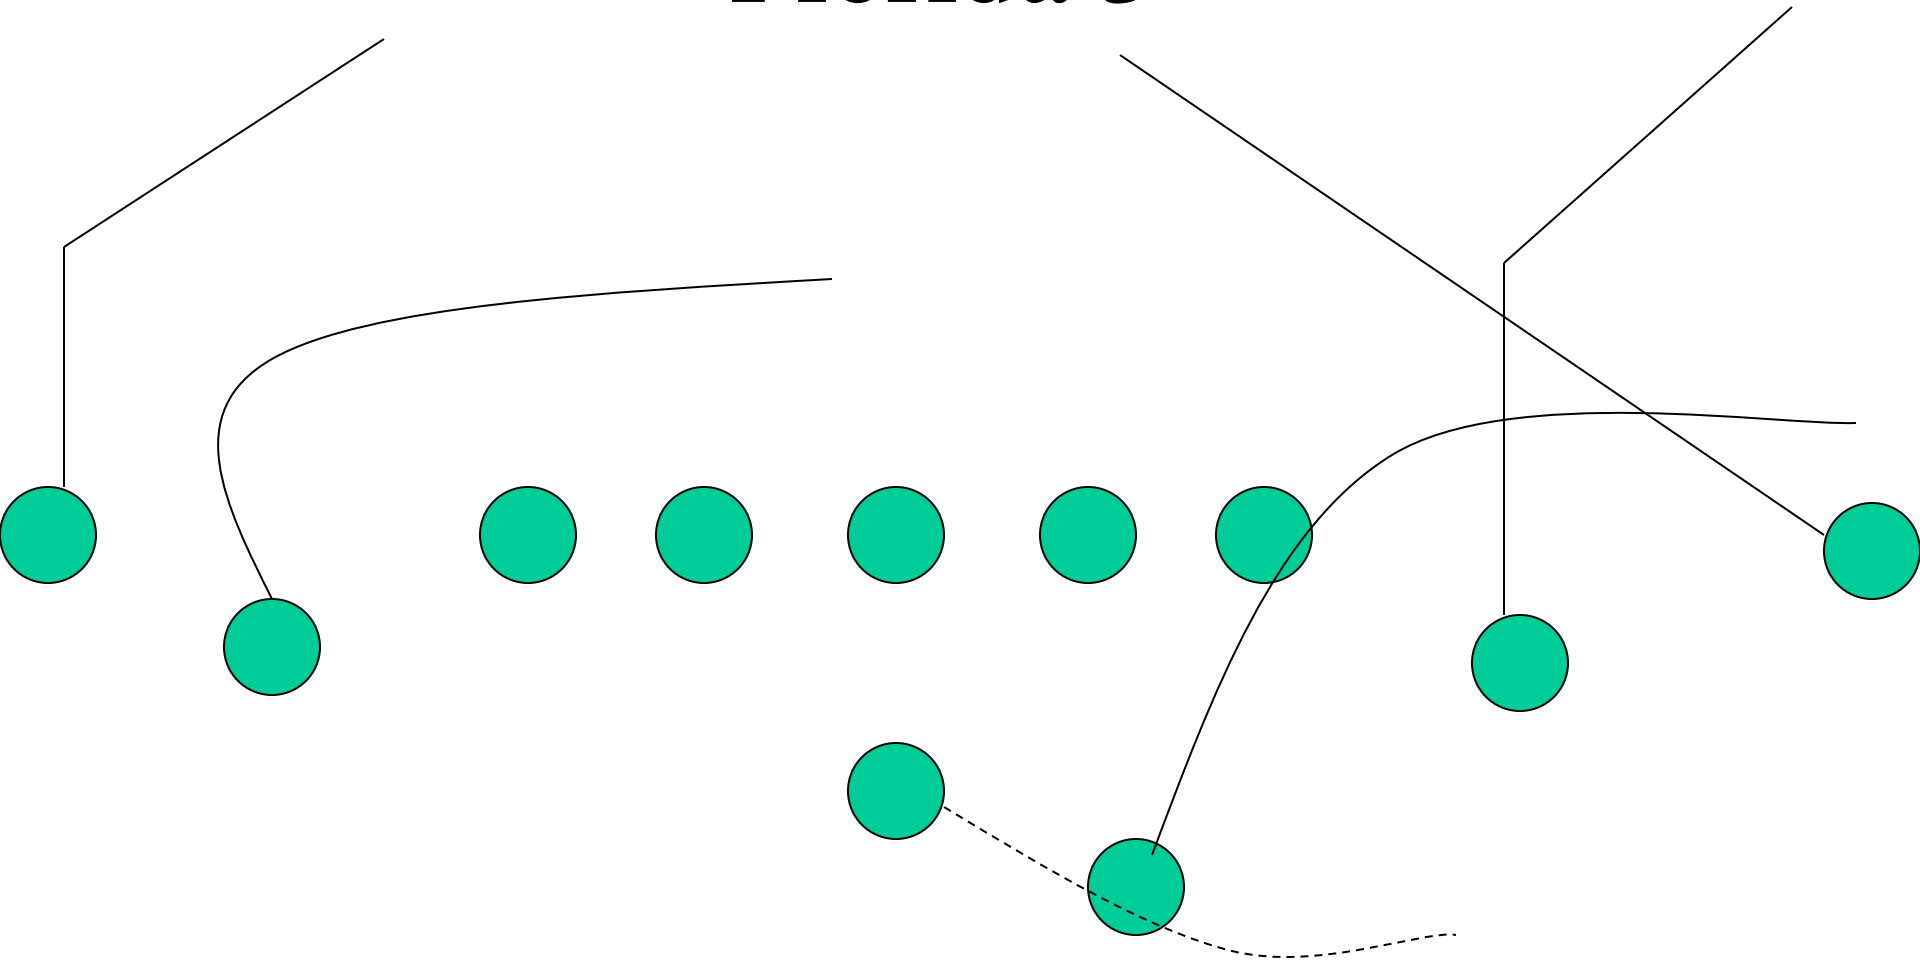

Pro Left

Heavy Right

Heavy Left

Spread Right

Line Splits

- Base splits are 3 feet.
- If uncovered take 1 step down
- If covered take 1/2 - 1 step wide, always be able to block inside gap

Running Game

- Oregon
- Virginia
- Baylor
- Nevada
- Tulane
- Iowa

Baylor

Nevada

Tulane

Iowa

Passing Game

Florida series

Alabama series

Texas series

Florida Series

Florida 1

Florida 2

Florida 3

Alabama Series

Alabama 1

Alabama 2

Alabama 3

Nevada

Oregon

Virginia

Nevada

Screen Series

Toledo series

Toledo Series

Toledo 1