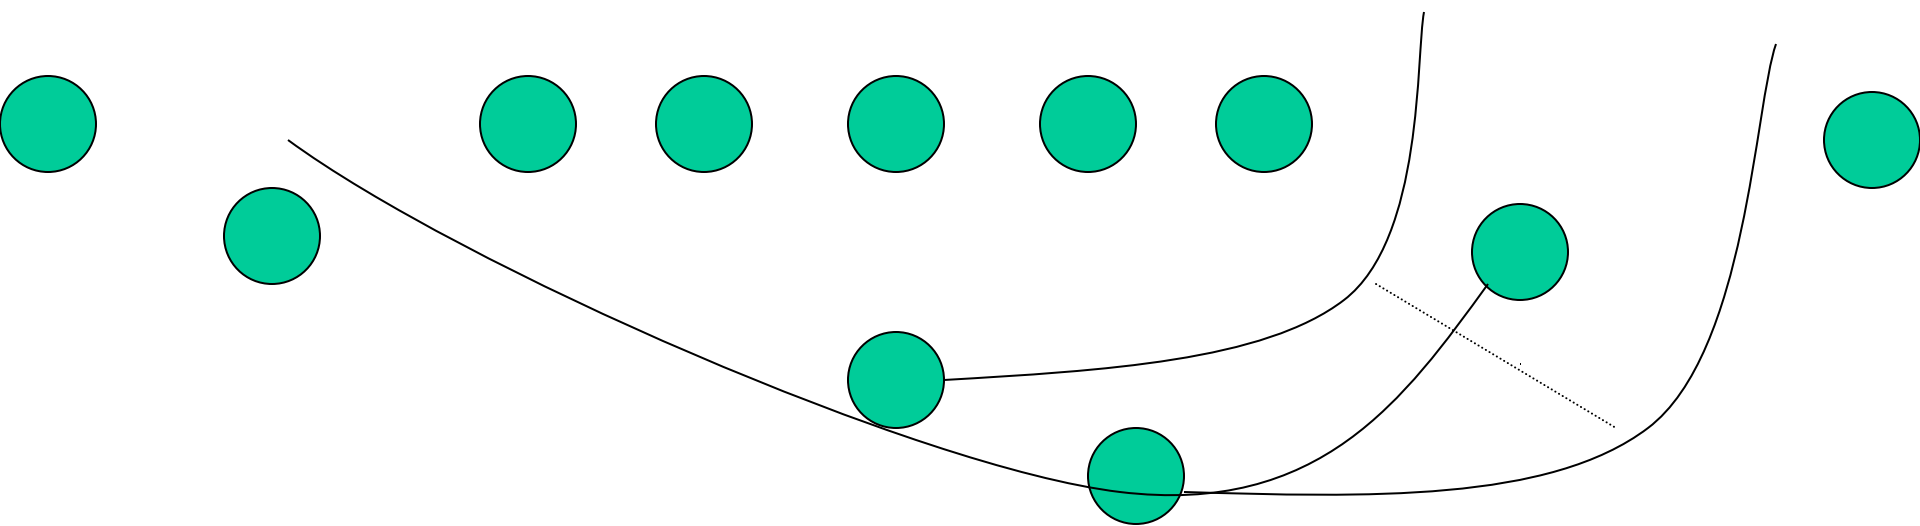

Pro Left

Heavy Right

Heavy Left

Spread Right

Line Splits

- Base splits are 3 feet.
- If uncovered take 1 step down
- If covered take 1/2 - 1 step wide, always be able to block inside gap

Running Game

- Oregon
- Virginia
- Baylor
- Nevada
- Tulane
- Iowa

Toledo 2

Toledo 3

Toledo 4

Toledo 5

Special Plays

Reverses

Trick

Reverses

Oregon 1 Reverse

Virginia Reverse

Baylor Reverse

Tulane Reverse

Nevada Reverse

Trick Plays

Oregon 1 Throwback

Virginia Throwback