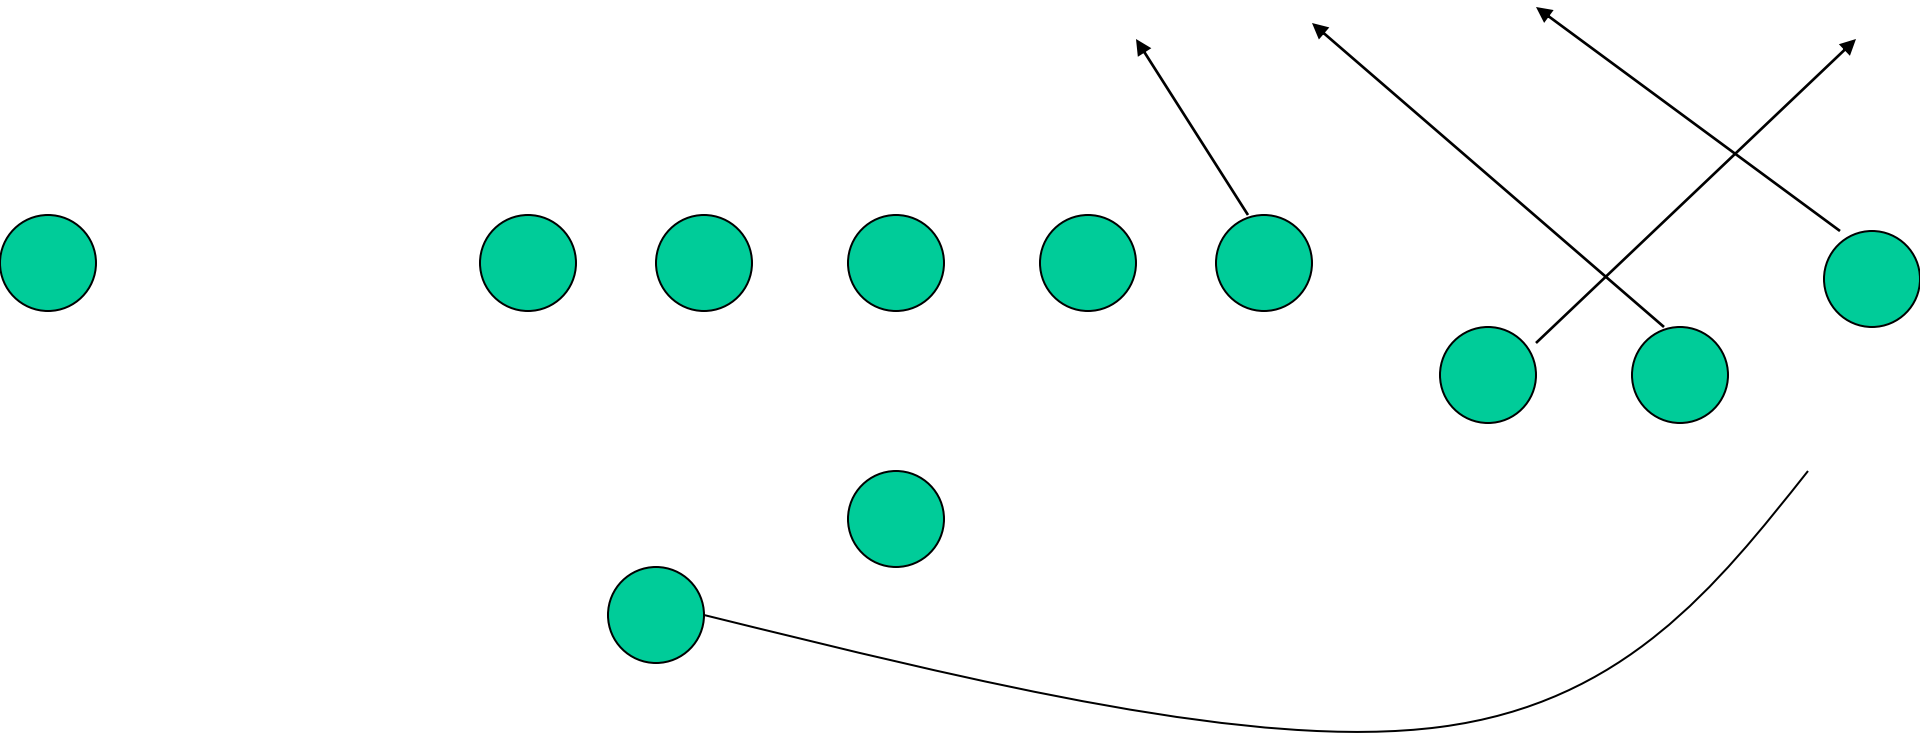

Pro Left

Heavy Right

Heavy Left

Spread Right

Line Splits

- Base splits are 3 feet.
- If uncovered take 1 step down
- If covered take 1/2 - 1 step wide, always be able to block inside gap

Running Game

- Oregon
- Virginia
- Baylor
- Nevada
- Tulane
- Iowa

Nevada

Oregon

Virginia

Nevada

Screen Series

Toledo series

Toledo Series

Toledo 1

Toledo 2

Toledo 3

Toledo 4

Toledo 5

Special Plays

Reverses

Trick

Reverses