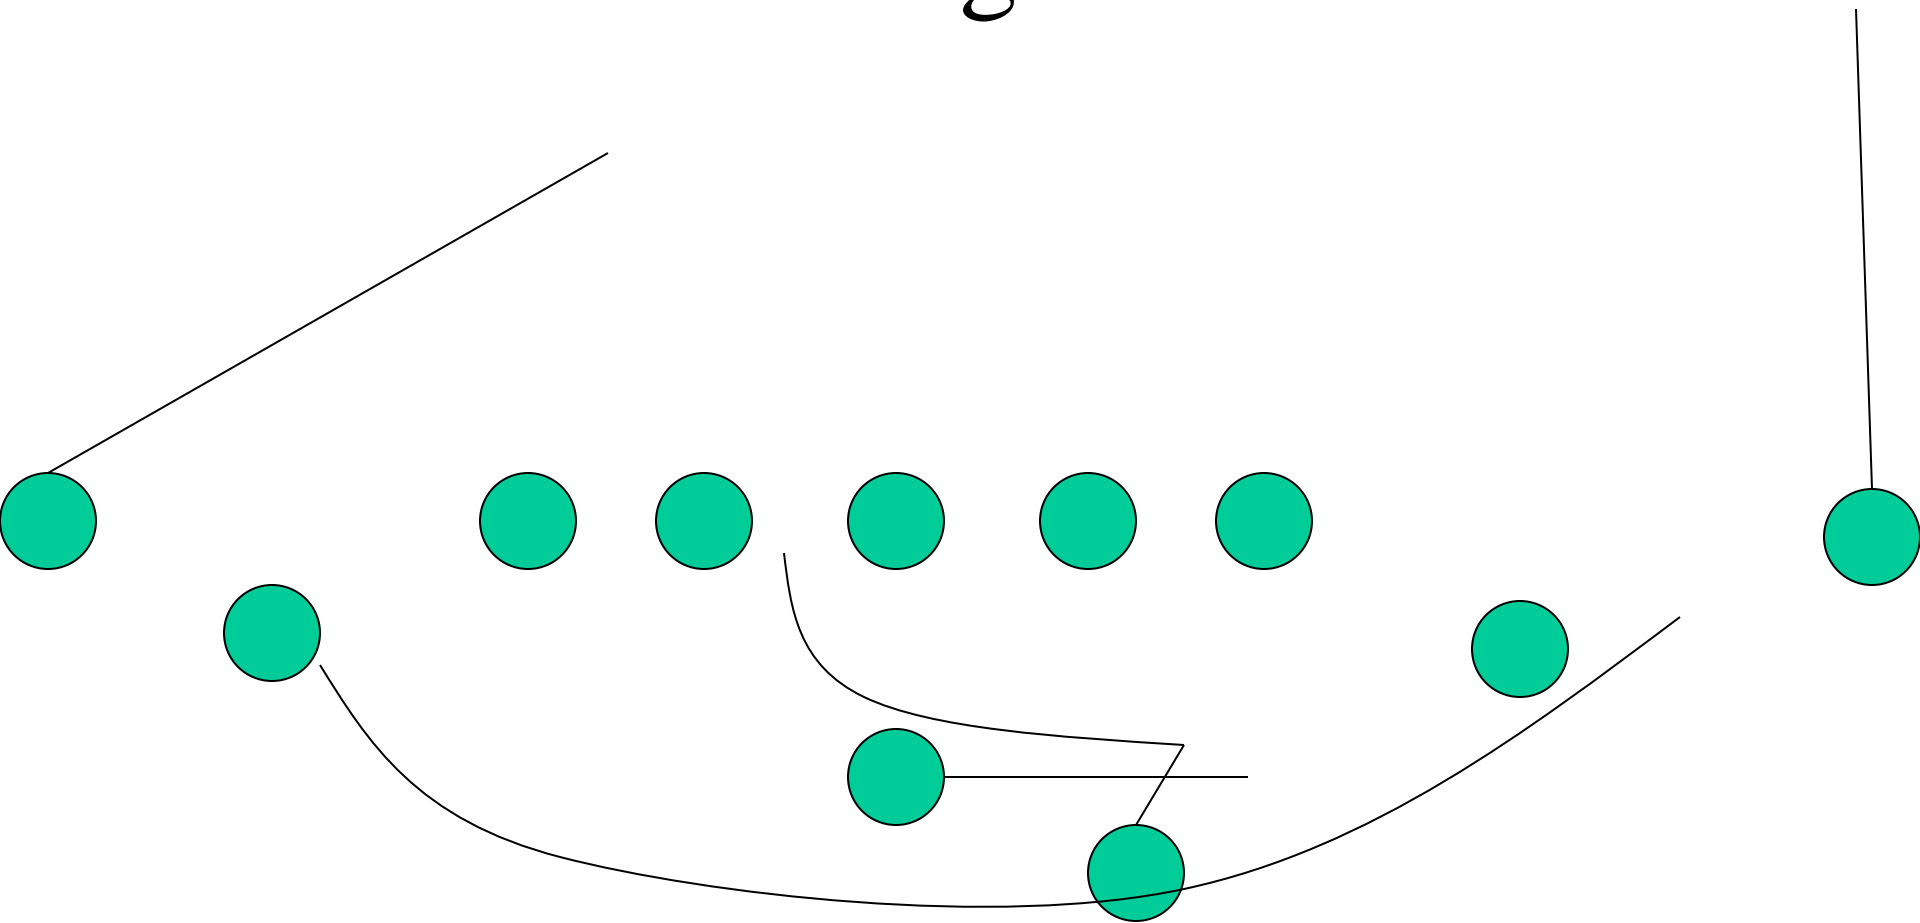

Pro Left

Heavy Right

Heavy Left

Spread Right

Line Splits

- Base splits are 3 feet.
- If uncovered take 1 step down
- If covered take 1/2 - 1 step wide, always be able to block inside gap

Running Game

- Oregon
- Virginia
- Baylor
- Nevada
- Tulane
- Iowa

Alabama 4

Texas Series

Texas 1

Texas 2

Texas 3

Playaction Series

Oregon

Virginia

Nevada

Oregon

Virginia

Nevada

Screen Series

Toledo series

Toledo Series

Toledo 1