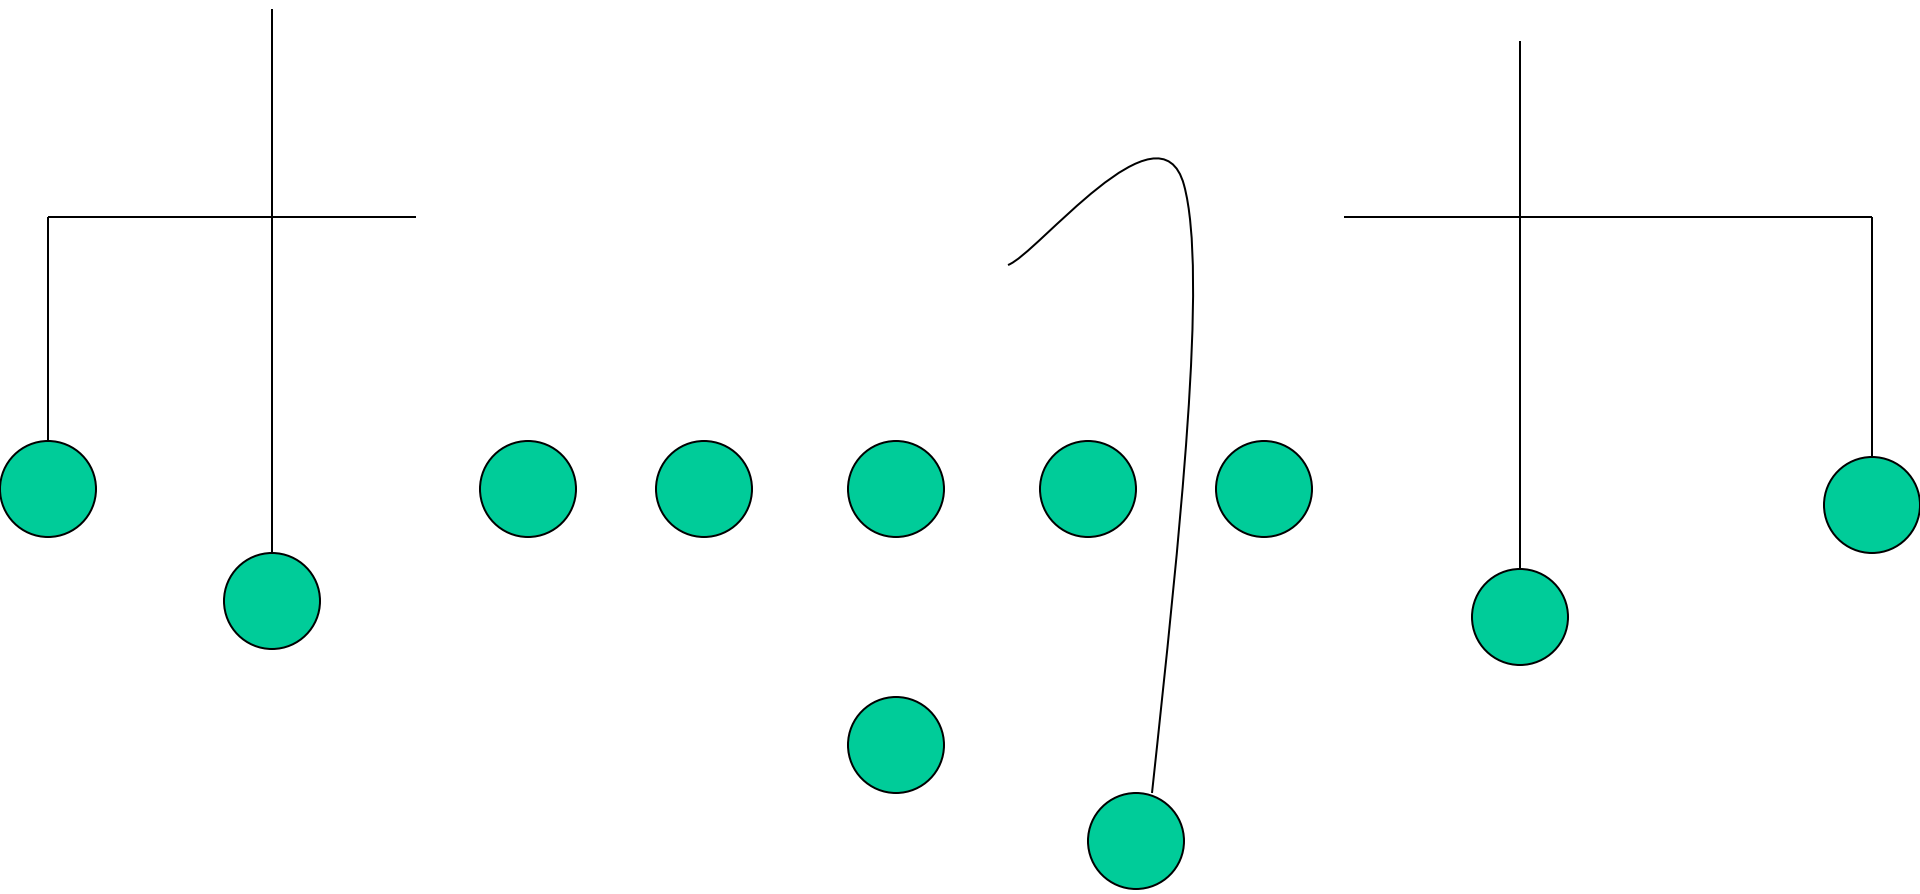

Pro Left

Heavy Right

Heavy Left

Spread Right

Line Splits

- Base splits are 3 feet.
- If uncovered take 1 step down
- If covered take 1/2 - 1 step wide, always be able to block inside gap

Running Game

- Oregon
- Virginia
- Baylor
- Nevada
- Tulane
- Iowa

Baylor

Nevada

Tulane

Iowa

Passing Game

Florida series

Alabama series

Texas series

Florida Series

Florida 1

Florida 2

Florida 3

Alabama Series

Alabama 1

Alabama 2

Alabama 3

Nevada

Oregon

Virginia

Nevada

Screen Series

Toledo series

Toledo Series

Toledo 1