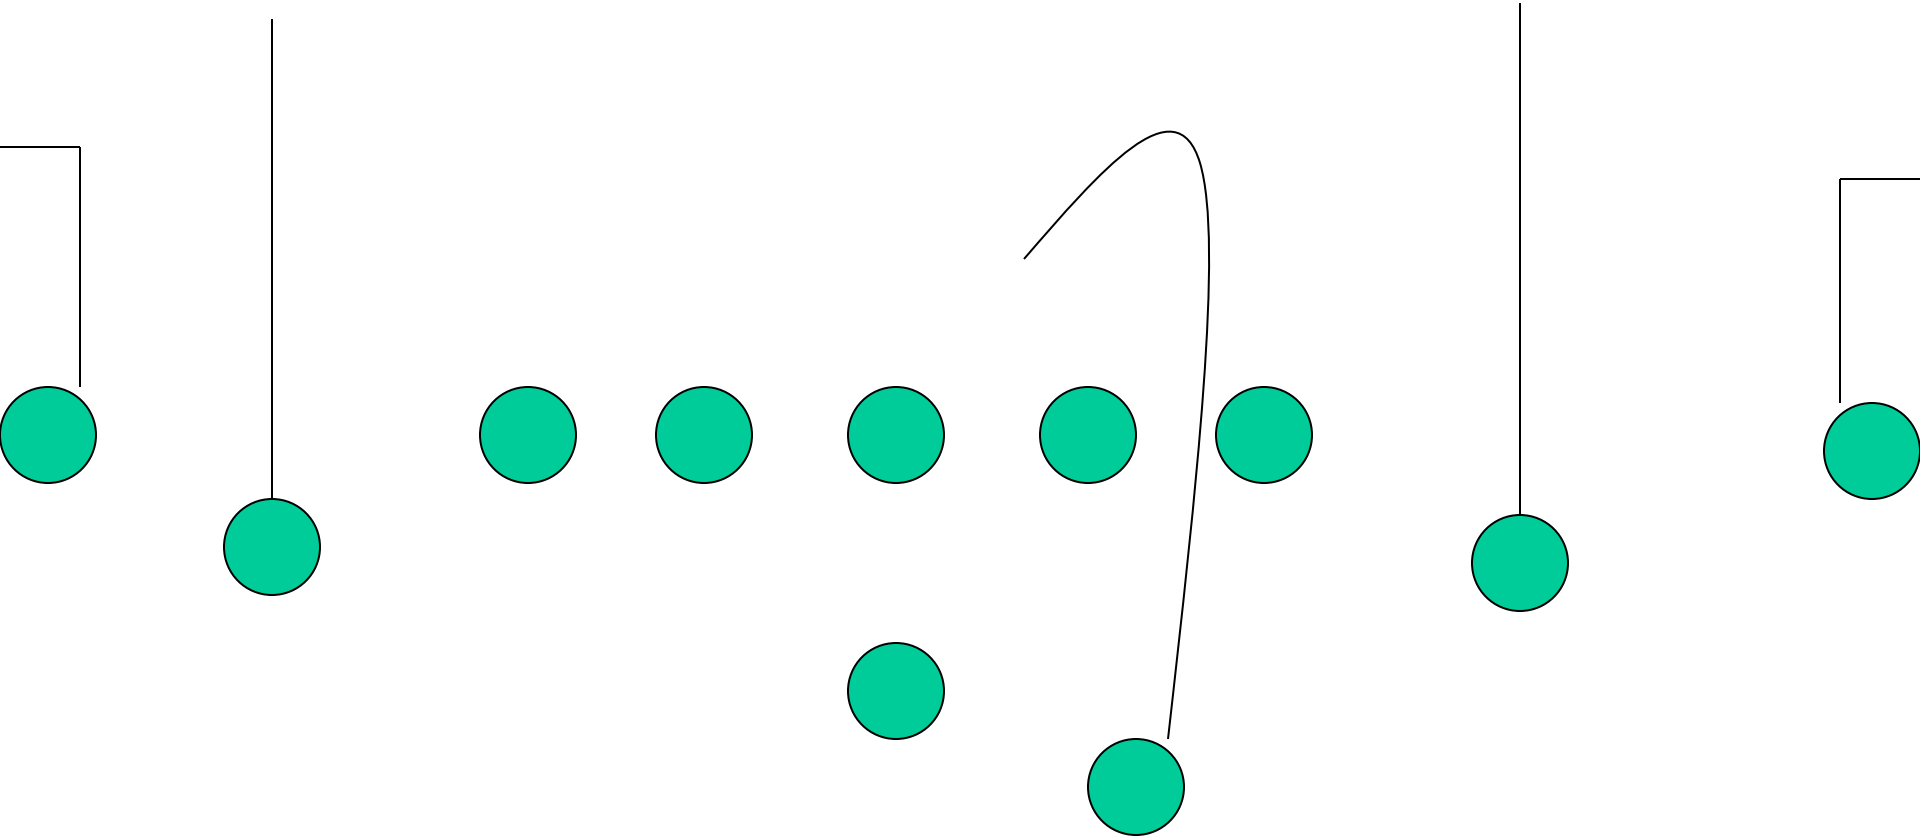

Pro Left

Heavy Right

Heavy Left

Spread Right

Line Splits

- Base splits are 3 feet.
- If uncovered take 1 step down
- If covered take 1/2 - 1 step wide, always be able to block inside gap

Running Game

- Oregon
- Virginia
- Baylor
- Nevada
- Tulane
- Iowa

Florida Series

Florida 1

Florida 2

Florida 3

Alabama Series

Alabama 1

Alabama 2

Alabama 3

Run Checks

- To a 3 tech run oregon 1
- 1, 2i, or 2 run virginia
- Give direction by calling x or y x=left
y=right

Other

- Ice- no one moves try to draw offense offsides, if not timeout
- Freeze- will try to draw offense offsides then check to play
- Change play direction by saying opposite
- Snap count go set hut, hut
- One-pizza, 2- pizza,pizza, 3-steak