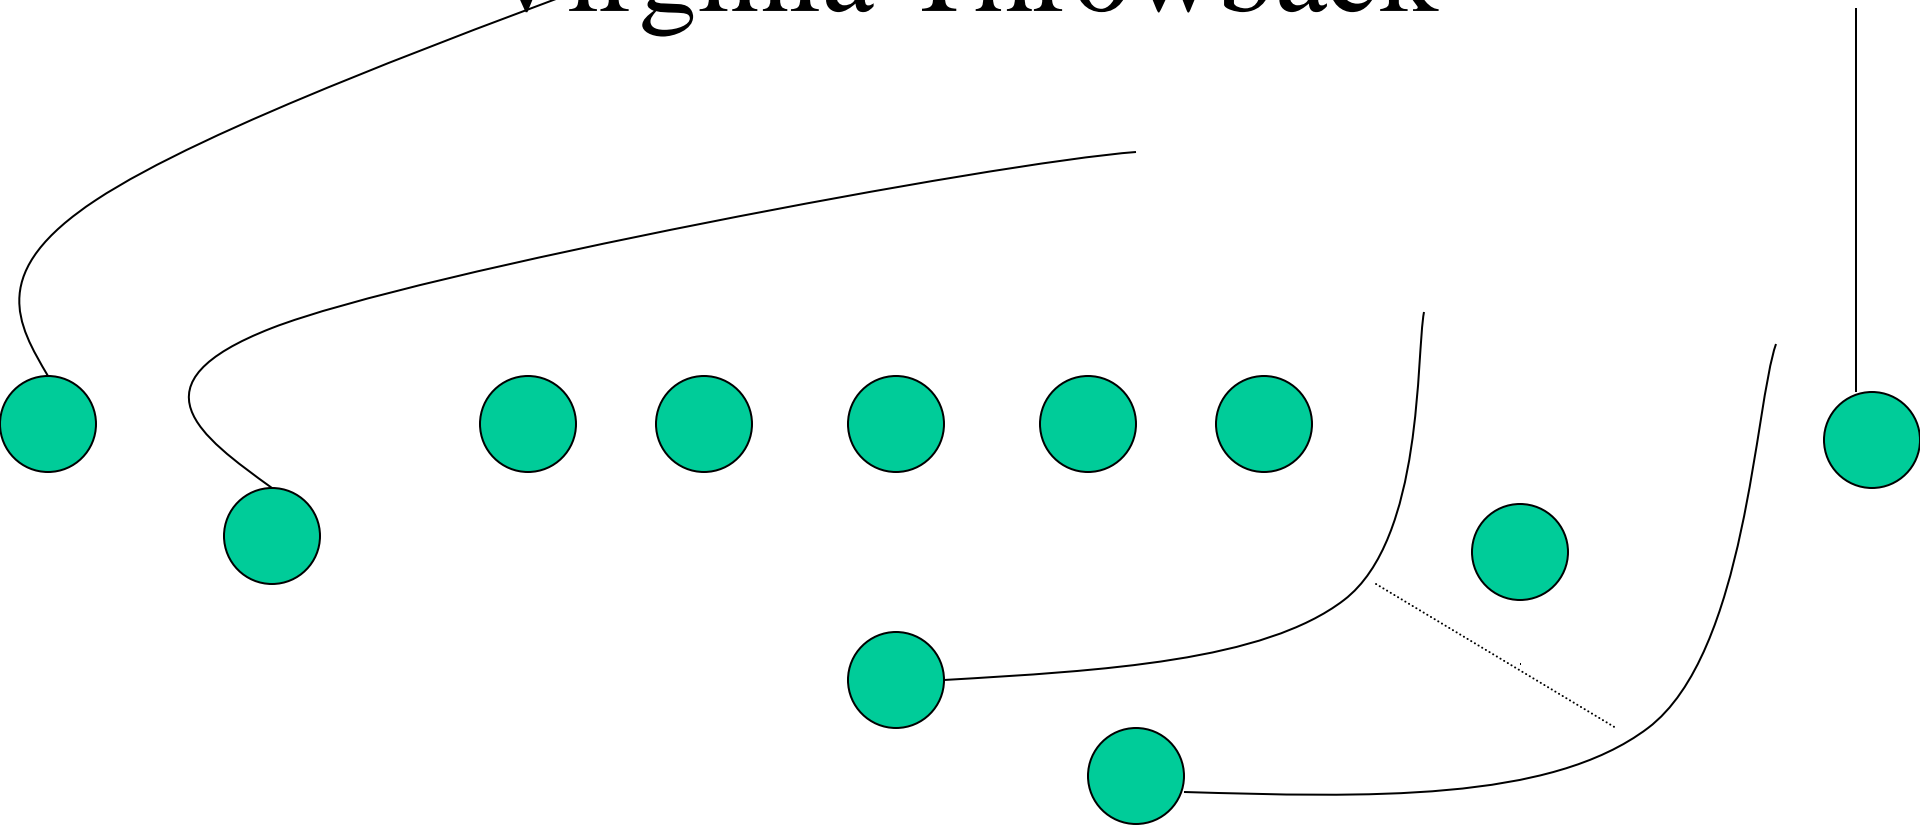

Pro Left

Heavy Right

Heavy Left

Spread Right

Line Splits

- Base splits are 3 feet.
- If uncovered take 1 step down
- If covered take 1/2 - 1 step wide, always be able to block inside gap

Running Game

- Oregon
- Virginia
- Baylor
- Nevada
- Tulane
- Iowa

Toledo 2

Toledo 3

Toledo 4

Toledo 5

Special Plays

Reverses

Trick

Reverses

Oregon 1 Reverse

Virginia Reverse

Baylor Reverse

Tulane Reverse

Nevada Reverse

Trick Plays

Oregon 1 Throwback

Virginia Throwback

Toledo 3 Pitch

Calls

Pass Checks

- Hawaii, houston- hitch route if db is 8 yards off the outside receiver or 6 yards off inside receiver. Will designate receiver by color. Red, blue, black, gold
- QB can always check to bubble by giving a boston, boise call.