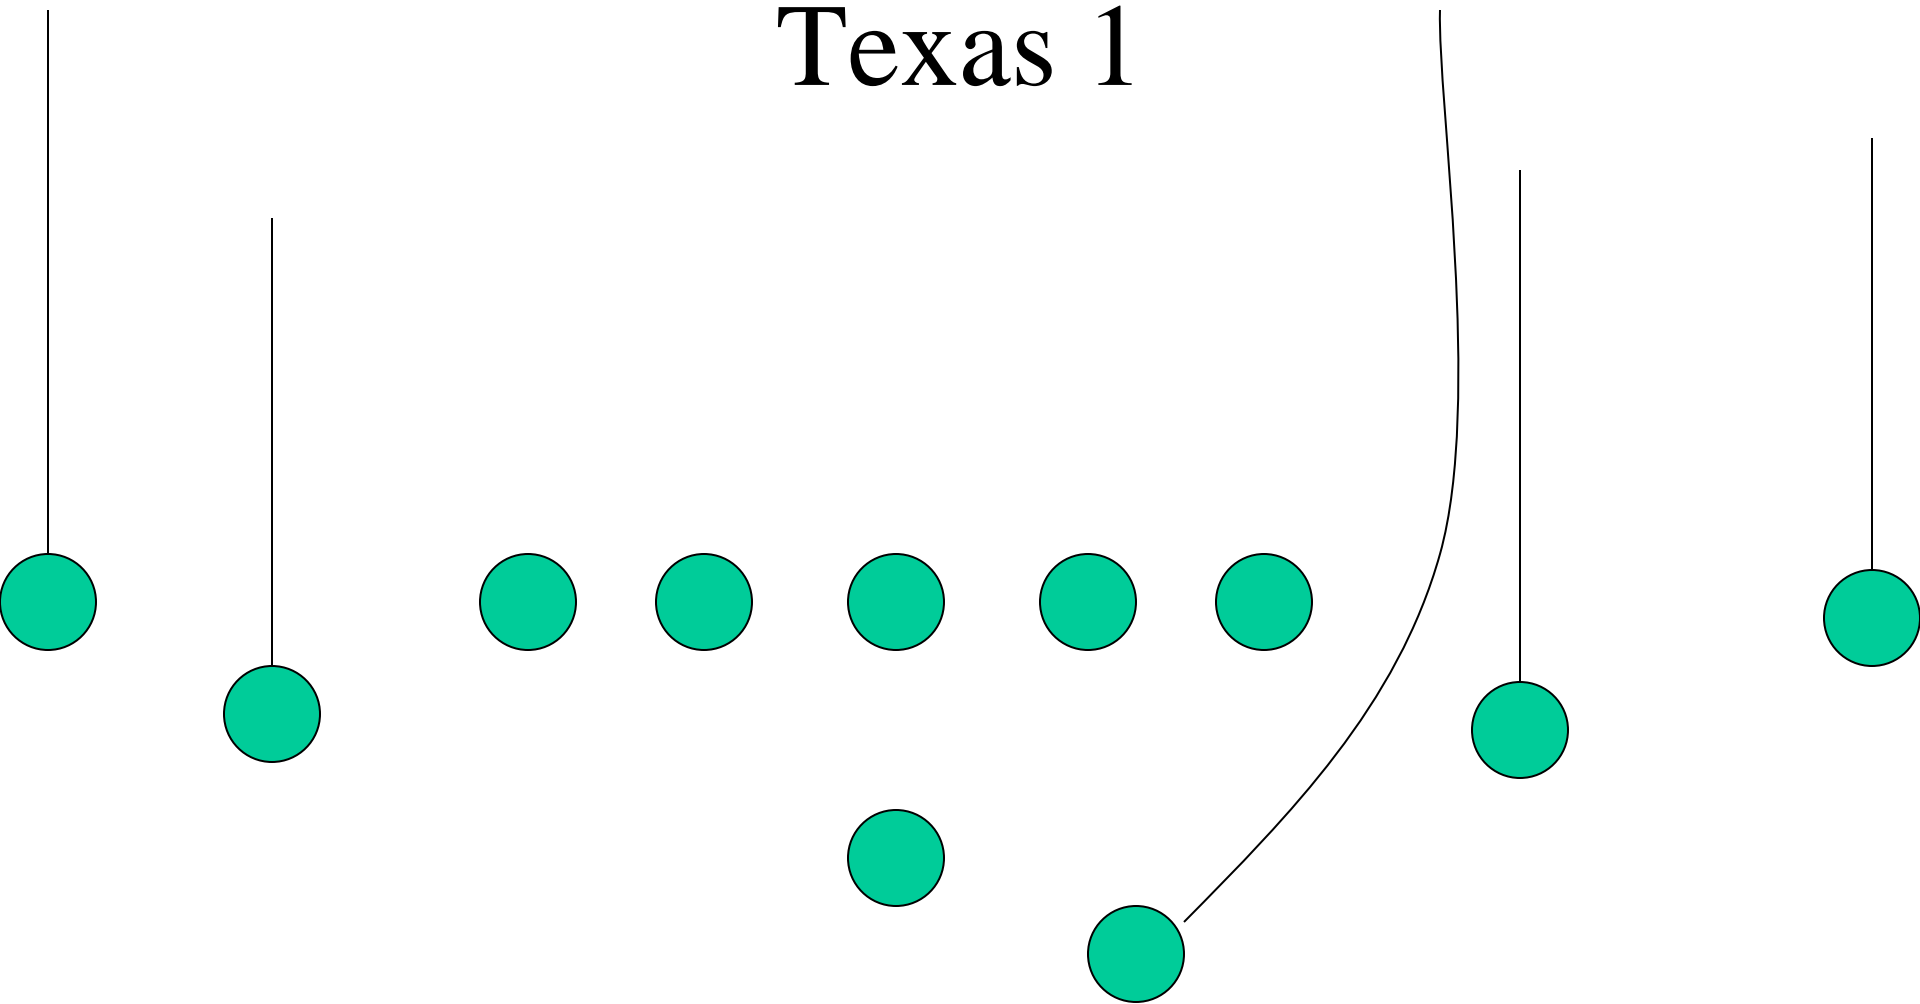

Pro Left

Heavy Right

Heavy Left

Spread Right

Line Splits

- Base splits are 3 feet.
- If uncovered take 1 step down
- If covered take 1/2 - 1 step wide, always be able to block inside gap

Running Game

- Oregon
- Virginia
- Baylor
- Nevada
- Tulane
- Iowa

Baylor

Nevada

Tulane

Iowa

Passing Game

Florida series

Alabama series

Texas series

Florida Series

Florida 1

Florida 2

Florida 3

Alabama Series

Alabama 1

Alabama 2

Alabama 3

Alabama 4

Texas Series

Texas 1

Texas 2

Texas 3

Playaction Series

Oregon

Virginia