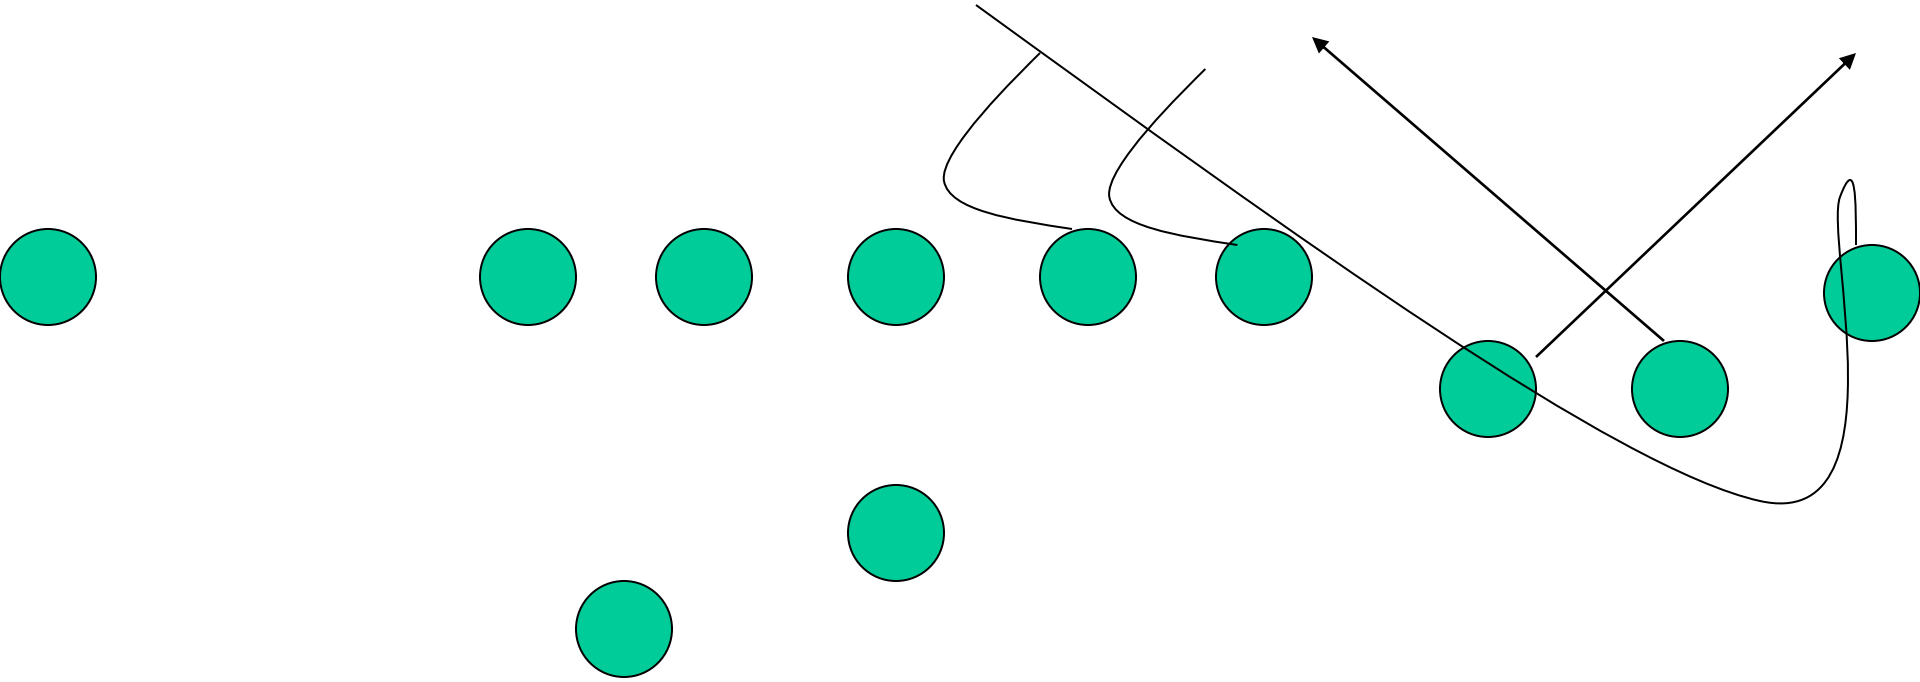

Pro Left

Heavy Right

Heavy Left

Spread Right

Line Splits

- Base splits are 3 feet.
- If uncovered take 1 step down
- If covered take 1/2 - 1 step wide, always be able to block inside gap

Running Game

- Oregon
- Virginia
- Baylor
- Nevada
- Tulane
- Iowa

Nevada

Oregon

Virginia

Nevada

Screen Series

Toledo series

Toledo Series

Toledo 1

Toledo 2

Toledo 3

Toledo 4

Toledo 5

Special Plays

Reverses

Trick

Reverses