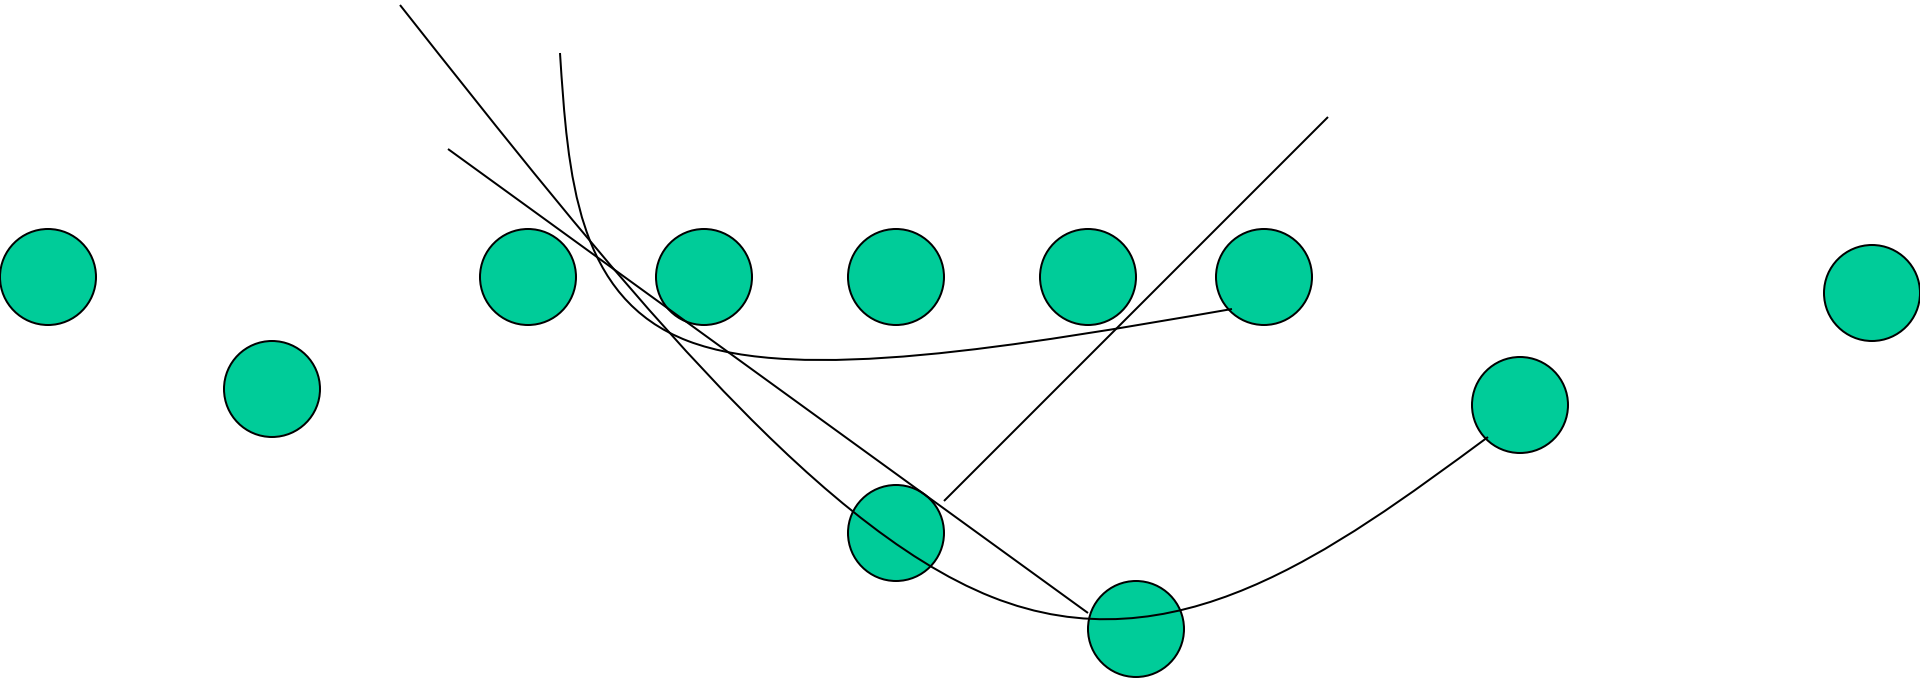

Pro Left

Heavy Right

Heavy Left

Spread Right

Line Splits

- Base splits are 3 feet.
- If uncovered take 1 step down
- If covered take 1/2 - 1 step wide, always be able to block inside gap

Running Game

- Oregon
- Virginia
- Baylor
- Nevada
- Tulane
- Iowa

Toledo 2

Toledo 3

Toledo 4

Toledo 5

Special Plays

Reverses

Trick

Reverses

Oregon 1 Reverse

Virginia Reverse

Baylor Reverse

Tulane Reverse

Nevada Reverse

Trick Plays

Oregon 1 Throwback

Virginia Throwback

Toledo 3 Pitch

Calls

Pass Checks

- Hawaii, houston- hitch route if db is 8 yards off the outside receiver or 6 yards off inside receiver. Will designate receiver by color. Red, blue, black, gold
- QB can always check to bubble by giving a boston, boise call.